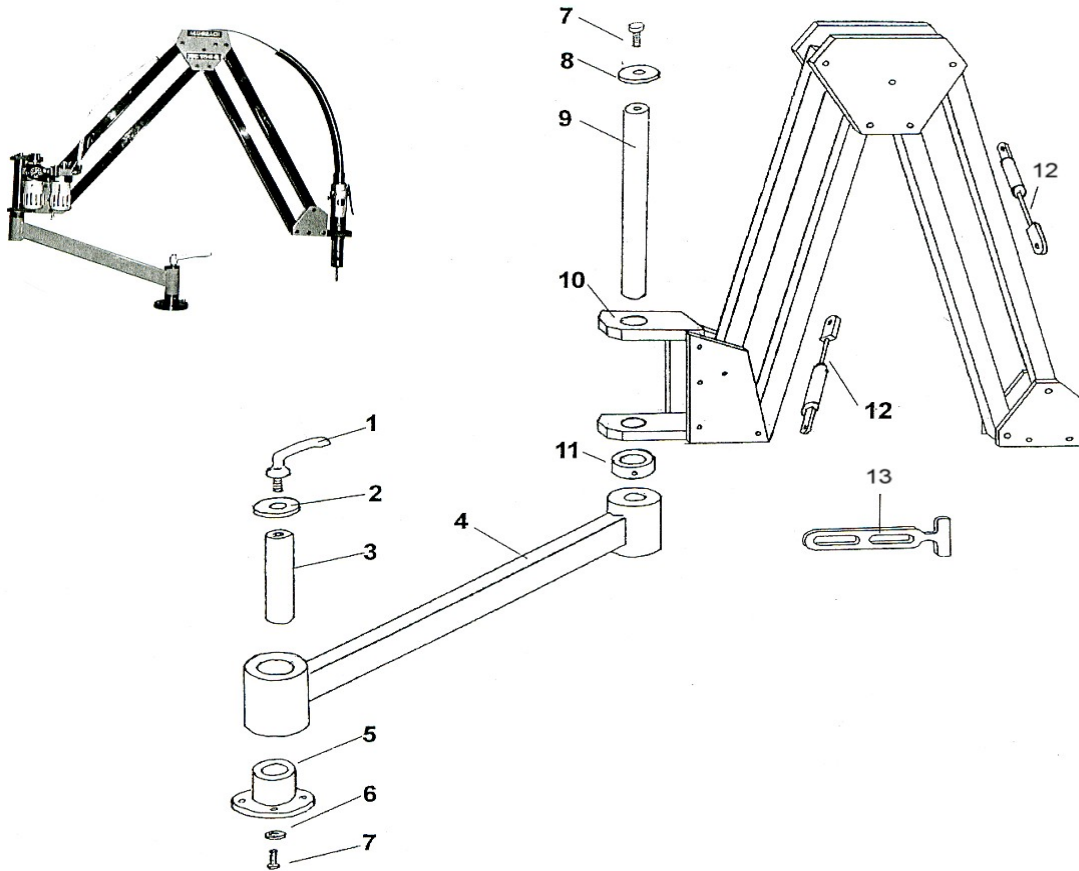

# AC1500 ACU-REACH ARTICULATING BALANCING ARM

## Wespro Pneumatic Tools

<u>No.</u>	<u>Description</u>	<u>Order Code</u>	<u>Qty</u>	<u>No.</u>	<u>Description</u>	<u>Order Code</u>	<u>Qty</u>
1	Locking Handle	147835	1	8	Washer	137773	1
2	Washer	147833	1	9	Joining Post	135924	1
3	Mounting Post	147834	1	10	Upper Arm Assembly (Part #12, #13 included)	133673	1
4	Jib Arm	132797	1	11	Support Collar c/w Set Screw	178472	1
5	Mounting Base	137778	1	12	Gas Cylinder (800NM)	137771	2
6	Washer	129377	1	13	Securing Strap	137781	1
7	Socket Head Cap Screw	137777	2				