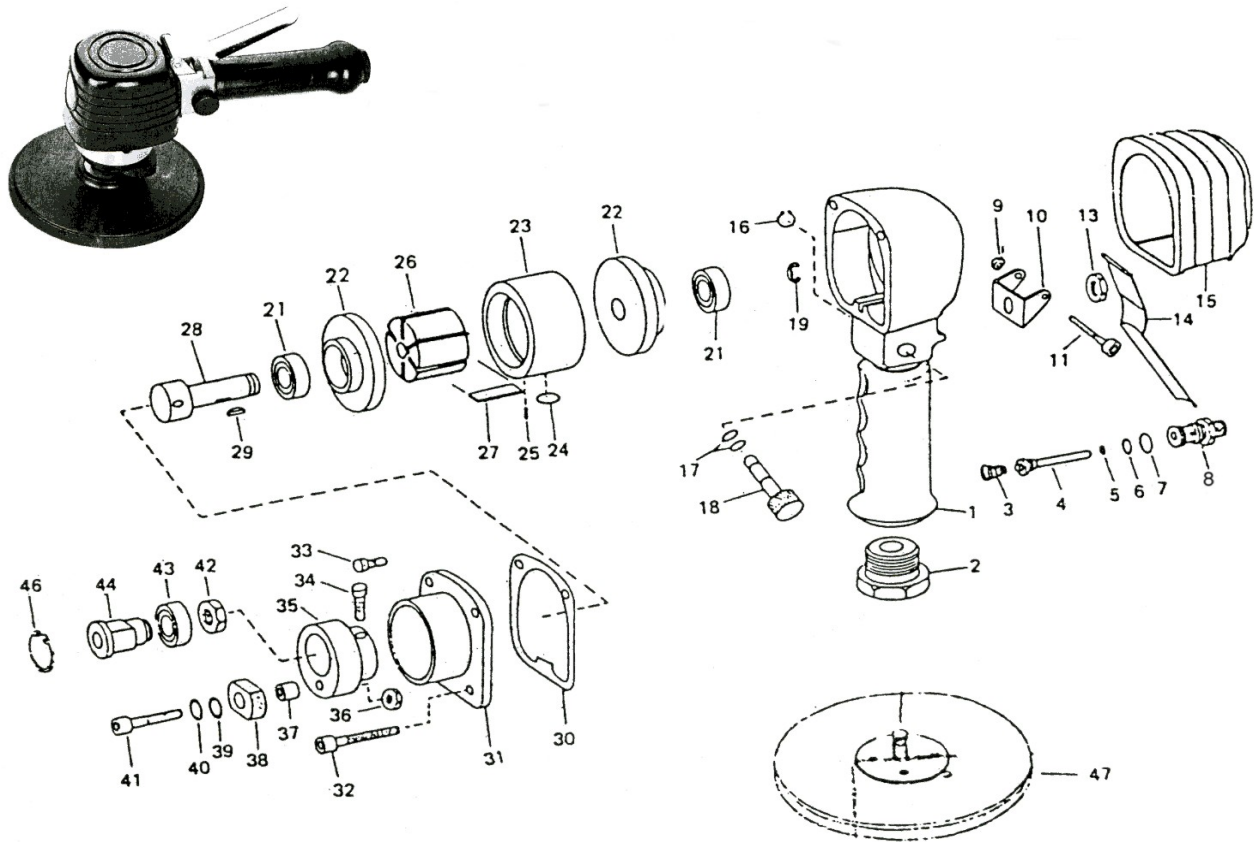

SDA610H

6" DUAL ACTION SANDER

Wespro Pneumatic Tools

<u>No.</u>	<u>Description</u>	<u>Order Code</u>	<u>Qty</u>	<u>No.</u>	<u>Description</u>	<u>Order Code</u>	<u>Qty</u>
1	Motor Housing	192969	1	25	Steel Ball	125486	1
2	Air Inlet	124723	1	26	Rotor	125487	1
3	Throttle Valve Spring	125469	1	27	Rotor Blade	125488	5
4	Throttle Valve Shaft	125470	1	28	Rotor Shaft	108926	1
5	O-Ring	125471	1	29	Key	125489	1
6	O-Ring	125472	1	30	Gasket	125490	1
7	O-Ring	125473	1	31	Drive Housing	125491	1
8	Valve Body	125474	1	32	Cap Screw	125492	2
9	Nut	119969	1	33	Cap Screw	125493	2
10	Bracket	125475	1	34	Cap Screw	108925	1
11	Hinge Screw	119968	1	35	Orbital Hub	108927	1
13	Hex. Nut	125478	1	36	Hex. nut	125494	1
14	Throttle Lever	119967	1	37	Spacer	125495	1
15	Housing Cover	125479	1	38	Spindle Lock	125496	1
16	Retaining Ring	125480	1	39	Spring Washer	125497	1
17	O-Ring	125481	2	40	Wave Washer	125498	1
18	Regulator Valve	125482	1	41	Cap Screw	125499	1
19	Retaining Ring	125483	1	42	Hex. Nut	125500	1
21	Ball Bearing	112043	2	43	Ball Bearing	112046	1
22	End Plate	101789	2	44	Drive Spindle	125502	1
23	Cylinder	125485	1	46	Retaining Ring	125503	1
24	O-Ring	119965	1	47	Pad 6" PSA	119966	1