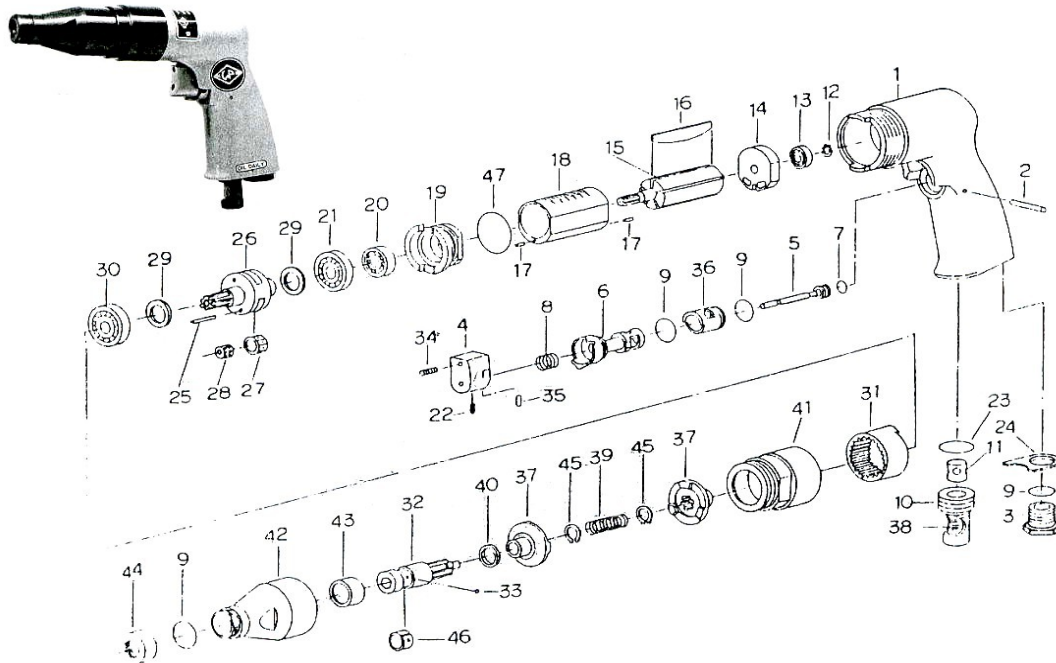

SD220

AIR SCREWDRIVER

Wespro Pneumatic Tools

<u>No.</u>	<u>Description</u>	<u>Order Code</u>	<u>Qty</u>	<u>No.</u>	<u>Description</u>	<u>Order Code</u>	<u>Qty</u>
1	Motor Housing	112573	1	25	Planet Pin	WP 82025	2
2	Pin	WP 82002	1	26	Planet Cage	113398	1
3	Air Inlet	WP 82003	1	27	Planet Gear	WP 82027	2
4	Trigger	WP 82004	1	28	Needle Bearing	WP 82028	2
5	Valve Stem	WP 82005	1	29	Spacer	WP 82029	2
6	Valve Bushing	113394	1	30	Ball Bearing	112028	1
7	O-Ring	WP 82007	1	31	Internal Gear	WP 82031	1
8	Spring	WP 82008	1	32	Cam Spindle	97453	1
9	O-Ring	WP 82009	4	33	Steel Ball	125486	1
10	Muffler Diffuser	WP 82010	1	34	Set Screw	97455	1
11	Muffler Cap	WP 82011	1	35	Pin	97456	1
12	Retaining Ring	WP 82012	1	36	Valve Cap	97457	1
13	Ball Bearing	112062	1	37	Clutch Carrier	97458	2
14	Rear End Plate	113396	1	38	Muffler	WP 82038	1
15	Rotor	WP 82015	1	39	Spring	97459	1
16	Rotor Blade	WP 82016	5	40	Washer	97460	1
17	Pin	WP 82017	2	41	Front Housing	97461	1
18	Cylinder	113395	1	42	Clutch Housing	97462	1
19	Front End Plate	WP 82019	1	43	Bushing	97463	1
20	Ball Bearing	112040	1	44	Clutch Housing Cap	97464	1
21	Ball Bearing	112673	1	45	Retaining Ring	97465	2
22	Set Screw	WP 82022	1	46	Retainer	97466	1
23	O-Ring	WP 82023	1	47	O-Ring	97467	1
24	Muffler Retainer	WP 82024	1				