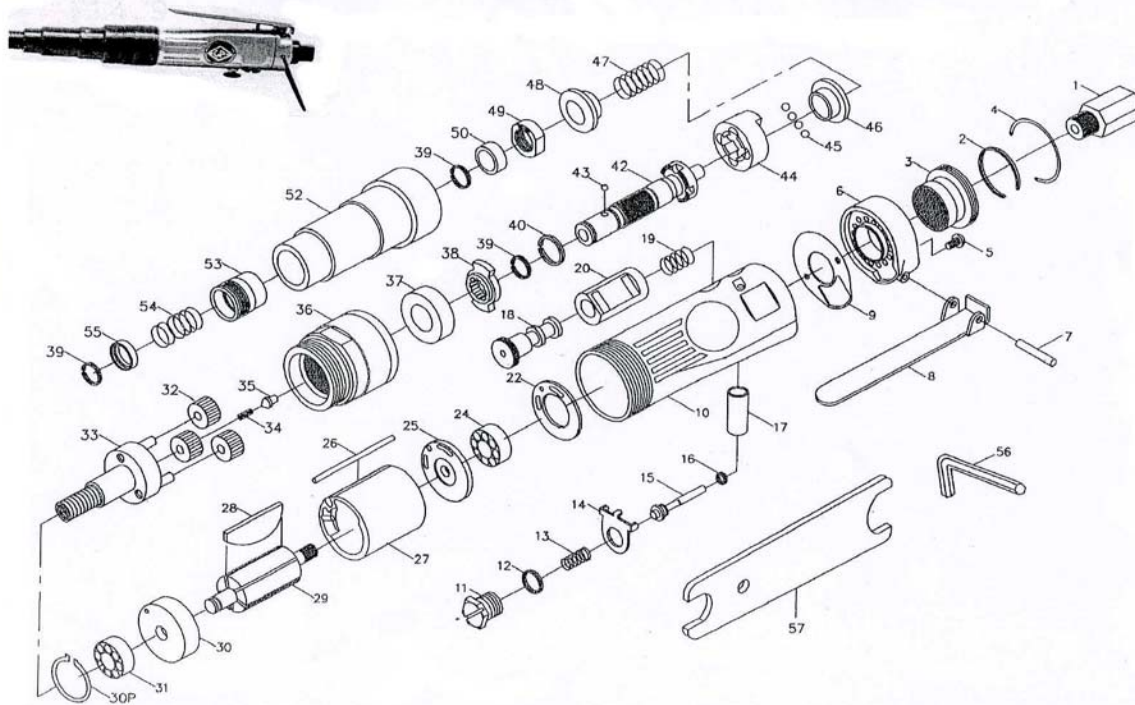

SD218CS

STRAIGHT AIR SCREWDRIVER

Wespro Pneumatic Tools

<u>No.</u>	<u>Description</u>	<u>Order Code</u>	<u>Qty</u>	<u>No.</u>	<u>Description</u>	<u>Order Code</u>	<u>Qty</u>
1	Inlet Bushing	133829	1	30	Front End Plate	215610	1
2	Stop Ring	133831	1	30P	Retainer Ring	215611	1
3	Deflector	133830	1	31	Ball Bearing	112040	1
4	O-Ring	215606	1	32	Planet Gear	173984	3
5	Screw	133834	2	33	Planet Cage	215612	1
6	Housing Cap	133833	1	34	Spring	215613	1
7	Pin	133836	1	35	Spring Guide	215614	1
8	Throttle Lever	133835	1	36	Gear Housing	174046	1
9	Gasket	133837	1	37	Ball Bearing	112046	1
10	Motor Housing	173985	1	38	Drive Dog	215615	1
11	Valve Screw	133838	1	39	Retainer Ring	215616	3
12	O-Ring	166689	1	40	Retainer Ring	215617	1
13	Valve Spring	133840	1	42	Cam Spindle	215618	1
14	Reverse Retainer	133845	1	43	Steel Ball	215619	1
15	Throttle Valve	133841	1	44	Clutch Carrier	215620	1
16	O-Ring	130275	1	45	Steel Ball	215621	4
17	Valve Bushing	133844	1	46	Ball Seat	215622	1
18	Reverse Valve	133848	1	47	Spring	185971	1
19	Reverse Spring	133849	1	48	Washer	215623	1
20	Reverse Bushing	215607	1	49	Adjusting Nut	215624	1
22	Gasket	133850	1	50	Needle Bearing	215625	1
24	Ball Bearing	112054	1	52	Clutch Housing	215626	1
25	Rear End Plate	130265	1	53	Ball Releaser	215627	1
26	Motor Pin	215608	1	54	Spring	215628	1
27	Cylinder	130269	1	55	Washer	215629	1
28	Rotor Blade	130659	5	56	Allen Wrench 1/4"	215630	1
29	Rotor	215609	1	57	Spanner	91615	1