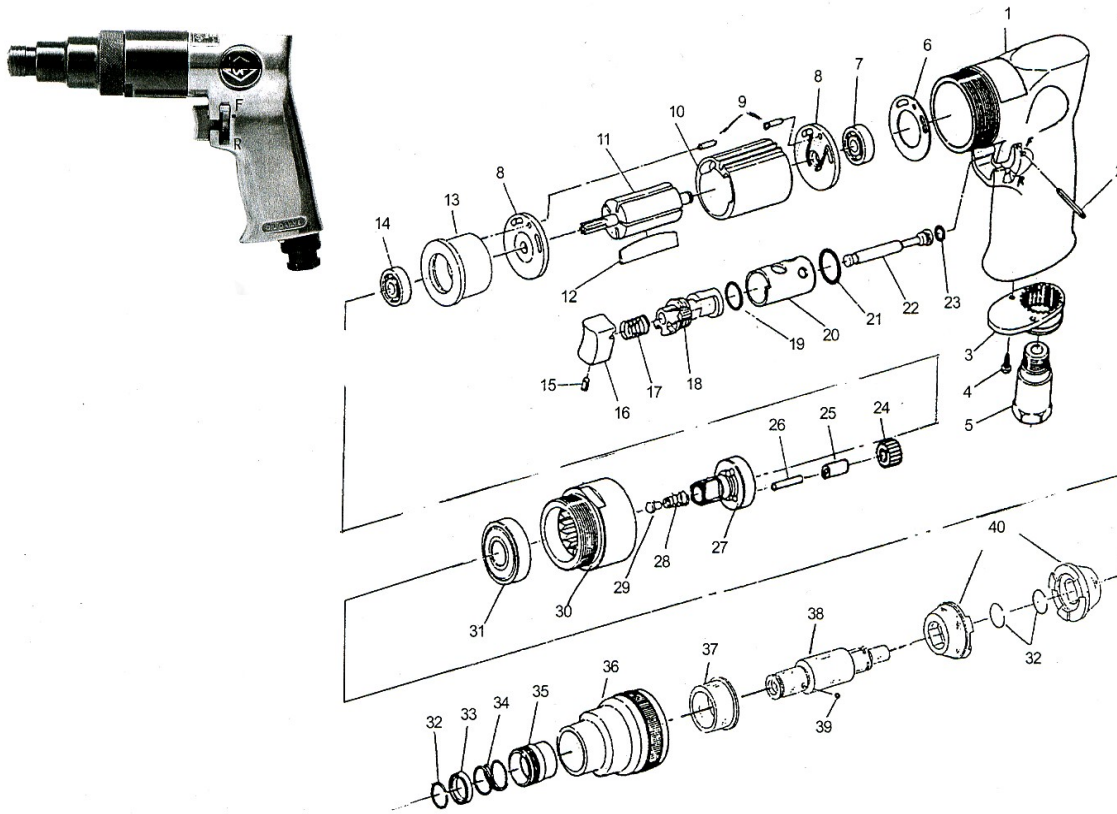

**SD218**

**AIR SCREWDRIVER**

**Wespro Pneumatic Tools**

| <u>No.</u> | <u>Description</u> | <u>Order Code</u> | <u>Qty</u> | <u>No.</u> | <u>Description</u>    | <u>Order Code</u> | <u>Qty</u> |
|------------|--------------------|-------------------|------------|------------|-----------------------|-------------------|------------|
| 1          | Motor Housing      | 130270            | 1          | 21         | O-Ring                | 81744             | 1          |
| 2          | Pin                | 91720             | 1          | 22         | Valve Stem            | 91722             | 1          |
| 3          | Exhaust Diffuser   | 91745             | 1          | 23         | O-Ring                | 83873             | 1          |
| 4          | Screw              | 130282            | 2          | 24         | Planet Gear (c/w #25) | 91737             | 3          |
| 5          | Air Inlet          | 91721             | 1          | 25         | Bushing               | 91739             | 3          |
| 6          | Motor Gasket       | 91728             | 1          | 26         | Pin                   | 91738             | 3          |
| 7          | Ball Bearing       | 112054            | 1          | 27         | Work Spindle          | 97429             | 1          |
| 8          | End Plate          | 91730             | 2          | 28         | Spring                | 97424             | 1          |
| 9          | Pin                | 91733             | 2          | 29         | Spring Guide          | 97425             | 1          |
| 10         | Cylinder           | 130290            | 1          | 30         | Clamp Nut             | 97431             | 1          |
| 11         | Rotor              | 91731             | 1          | 31         | Ball Bearing          | 112045            | 1          |
| 12         | Rotor Blade        | 125567            | 5          | 32         | Retaining Ring        | 97433             | 3          |
| 13         | Bearing Housing    | 97608             | 1          | 33         | Washer                | 97440             | 1          |
| 14         | Ball Bearing       | 112040            | 1          | 34         | Spring                | 97439             | 1          |
| 15         | Set Screw          | 91637             | 1          | 35         | Ball Retainer         | 97438             | 1          |
| 16         | Trigger            | 130272            | 1          | 36         | Clutch Housing        | 97437             | 1          |
| 17         | Valve Spring       | 130273            | 1          | 37         | Clutch Bushing        | 97436             | 1          |
| 18         | Reverse Lever      | 91727             | 1          | 38         | Cam Spindle           | 97434             | 1          |
| 19         | O-Ring             | 91726             | 1          | 39         | Steel Ball            | 97435             | 1          |
| 20         | Reverse Bushing    | 91723             | 1          | 40         | Drive Dog             | 97432             | 2          |