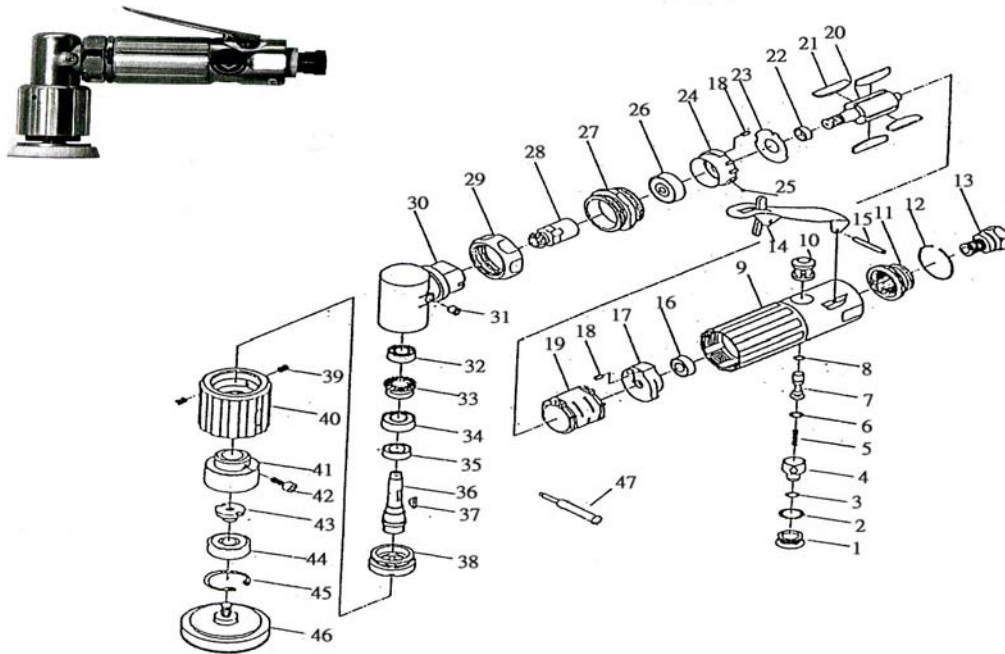

SO15A-3RL

MINI ORBITAL SANDER

Wespro Pneumatic Tools

<u>No.</u>	<u>Description</u>	<u>Order Code</u>	<u>Qty</u>	<u>No.</u>	<u>Description</u>	<u>Order Code</u>	<u>Qty</u>
1	Plug Screw	135658	1	28	Pinion Gear	135683	1
2	O-Ring	135659	1	29	Cap	135684	1
3	O-Ring	135660	1	30	Angle Head Housing Ass'y	135685	1
4	Air Regulator	135661	1	31	Grease Cap	135686	1
5	Valve Spring	135662	1	32	Ball Bearing	189797	1
6	O-Ring	135663	1	33	Spindle Gear	135687	1
7	Valve Stem	135664	1	34	Ball Bearing	112040	1
8	O-Ring	135665	1	35	Ball Bearing	189798	1
9	Motor Housing	135666	1	36	Spindle	132329	1
10	Valve Bushing	135667	1	37	Woodruff Key	135689	1
11	Muffler	135668	1	38	Clamp Nut	132330	1
12	Retaining Ring	135669	1	39	Coupling	132331	2
13	Air Inlet	135670	1	40	Drive Housing	135692	1
14	Lever	135671	1	41	Orbital Hub	132332	1
15	Lever Pin	135672	1	42	Cap Screw	132333	1
16	Ball Bearing	189796	1	43	Drive Spindle	132334	1
17	Bearing Plate	135673	2	44	Ball Bearing	148315	1
18	Locating Pin	135674	1	45	Retaining Ring	132336	1
19	Cylinder	135675	1	46	Pad 2" PSA (Standard)	128746	1
20	Rotor	135676	1		Pad 1" PSA (Optional)	162335	1
21	Rotor Blade	135677	4		Pad 1.1/2" PSA (Optional)	160940	1
22	Rotor Collar	135678	1		Pad 1.1/2" VELCRO (Optional)	160941	1
23	Steel Plate	135679	1		Pad 1.1/4" PSA (Optional)	177451	1
24	Bearing Plate	135680	1		Pad 2" VELCRO (Optional)	130190	1
25	Ball	135681	1		Pad 3" PSA (Optional)	157609	1
26	Ball Bearing	112040	1		Pad 3" VELCRO (Optional)	157611	1
27	Lock Ring	135682	1	47	Holding Tool	132337	1