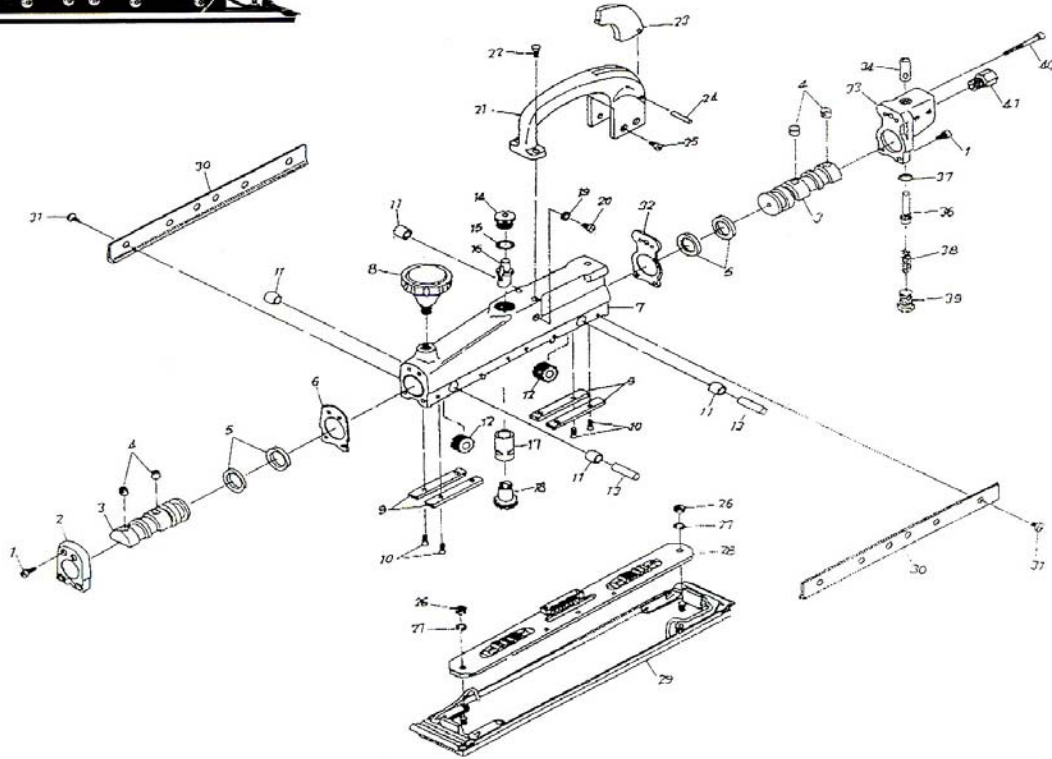

**SL3X17B**

**STRAIGHT LINE SANDER**

**Wespro Pneumatic Tools**

| <u>No.</u> | <u>Description</u> | <u>Order Code</u>  | <u>Qty</u> | <u>No.</u> | <u>Description</u> | <u>Order Code</u>     | <u>Qty</u> |
|------------|--------------------|--------------------|------------|------------|--------------------|-----------------------|------------|
| 1          | Screw              | 166709             | 6          | 21         | Handle             | 166728                | 1          |
| 2          | Front Cap          | 166710             | 1          | 22         | Screw              | 166729                | 2          |
| 3          | Piston             | 166711             | 2          | 23         | Trigger            | 166730                | 1          |
| 4          | Plug               | 166712             | 4          | 24         | Roll Pin           | 166731                | 1          |
| 5          | Piston Ring        | 166713             | 4          | 25         | Screw              | 166732                | 4          |
| 6          | Front Gasket       | 166714             | 1          | 26         | Nut                | 166733                | 2          |
| 7          | Body               | 166715             | 1          | 27         | Washer             | <b>WP 101106-1EA0</b> | 2          |
| 8          | Knob               | 166716             | 1          | 28         | Carrier            | 166735                | 1          |
| 9          | Plate              | 166717             | 4          | 29         | Pad Assembly       | 166736                | 1          |
| 10         | Screw              | 166718             | 8          | 30         | Side Strap         | 166737                | 2          |
| 11         | Bearing            | <b>WP KA57-000</b> | 4          | 31         | Screw              | 166738                | 12         |
| 12         | Gear               | 166719             | 2          | 32         | Gasket             | 166739                | 1          |
| 13         | Gear Shaft         | 166720             | 2          | 33         | Rear Cap           | 166740                | 1          |
| 14         | Plunger            | 166721             | 1          | 34         | Bushing            | 166741                | 1          |
| 15         | O-Ring             | 166722             | 1          | 36         | Valve Pin          | 166742                | 1          |
| 16         | Shaft              | 166723             | 1          | 37         | O-Ring             | <b>WP O-0380-190</b>  | 1          |
| 17         | Valve              | 166724             | 1          | 38         | Spring             | 166744                | 1          |
| 18         | Actuator Gear      | 166725             | 1          | 39         | Plug               | 166745                | 1          |
| 19         | Washer             | 166726             | 1          | 40         | Screw              | 166746                | 2          |
| 20         | Screw              | 166727             | 1          | 41         | Hose Adaptor       | 173828                | 1          |