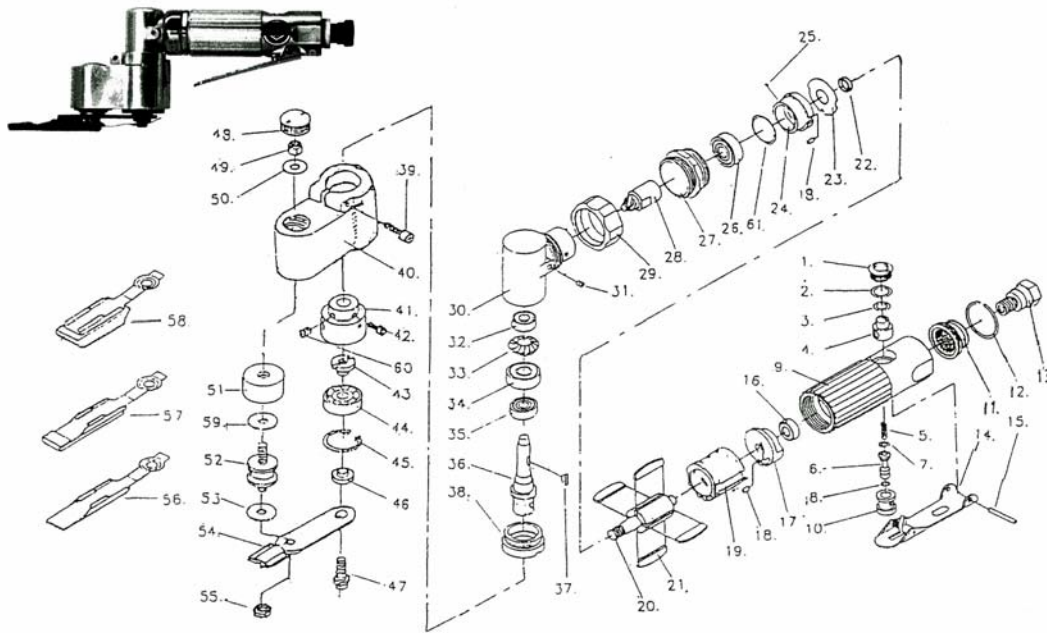

**SF12A-3RL**

**INDUSTRIAL FINGER SANDER**

**Wespro Pneumatic Tools**

<u>No.</u>	<u>Description</u>	<u>Order Code</u>	<u>Qty</u>	<u>No.</u>	<u>Description</u>	<u>Order Code</u>	<u>Qty</u>
1	Plug Screw	135658	1	32	Ball Bearing	189797	1
2	O-Ring	135659	1	33	Spindle Gear	174942	1
3	O-Ring	135660	1	34	Ball Bearing	112040	1
4	Air Regulator	135661	1	35	Ball Bearing	189798	1
5	Valve Spring	135662	1	36	Spindle	132329	1
6	Valve Stem	135664	1	37	Woodruff Key	193466	1
7	O-Ring	135663	1	38	Clamp Nut	132330	1
8	O-Ring	135665	1	39	Set Screw	217172	2
9	Motor Housing	135666	1	40	finger Sander Body	217174	1
10	Valve Bushing	135667	1	41	Balancer	217176	1
11	Muffler	135668	1	42	Set Screw	206105	1
12	Retaining Ring	135669	1	43	Drive Spindle	217179	1
13	Air Inlet	135670	1	44	Ball Bearing	148315	1
14	Lever	135671	1	45	Retaining Ring	132336	1
15	Lever Pin	135672	1	46	Collar	206107	1
16	Ball Bearing	189796	1	47	Bolt	194518	1
17	Bearing Plate	135673	1	48	Plug	206109	1
18	Locating Pin	135674	2	49	Nut	206110	1
19	Cylinder	135675	1	50	Washer	206116	1
20	Rotor	180338	1	51	Support Guard	180288	1
21	Rotor Blade	180339	4	52	Rubber Support Assembly	178082	1
22	Rotor Collar	135678	1	53	Washer	206119	1
23	Steel Plate	135679	1	54	Base Plate	132478	1
24	Bearing Plate	135680	1	55	Nut	209121	1
25	Ball	135681	1	56	Finger Pad (Steel)	132479	1
26	Ball Bearing	112040	1	57	Finger Pad (PSA)	132480	1
27	Lock Ring	135682	1	57A	Finger Pad (Velcro)	167680	1
28	Pinion Gear	174941	1	58	Finger Pad (Bull nose Velcro)	132481	1
29	Cap	135684	1	59	Washer	217180	1
30	Angle Head Housing Ass'y	135684	1	60	Set Screw	217182	1
31	Grease Cap	135686	1	61	Steel Plate	217184	1