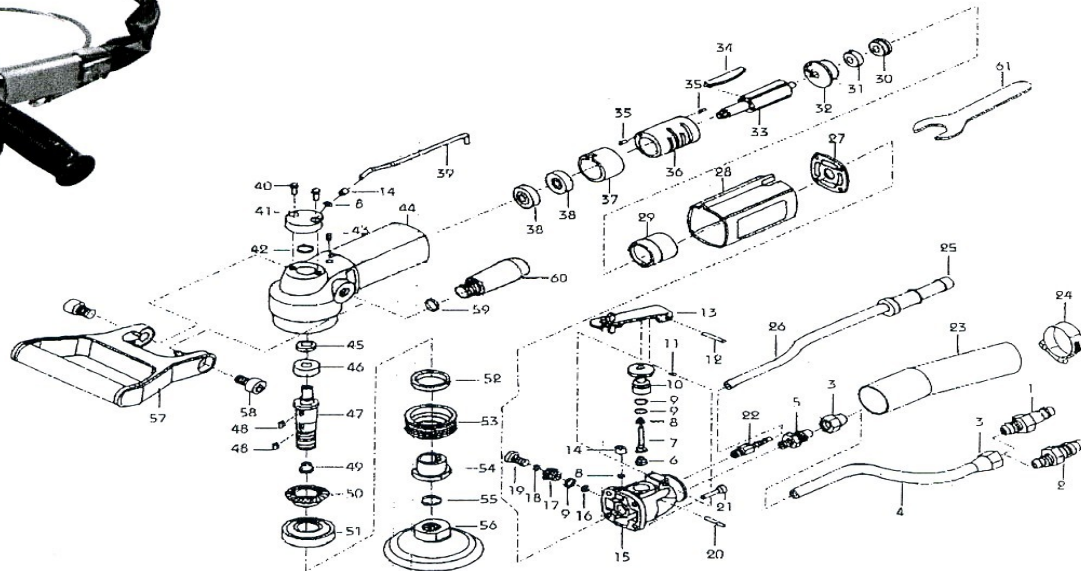

S550ARW

HEAVY DUTY WET ANGLE SANDER

Wespro Pneumatic Tools

<u>No.</u>	<u>Description</u>	<u>Order Code</u>	<u>Qty</u>	<u>No.</u>	<u>Description</u>	<u>Order Code</u>	<u>Qty</u>
1	Fitting (PT19)	WP 106001	1	32	Rear End Plate	WP 105019	1
2	Fitting (NPT18)	WP 106002	1	33	Rotor	WP 106033	1
3	Air Hose Adaptor	WP 106003	2	34	Rotor Blade	WP 105022	4
4	Air Hose	WP 106004	1	35	Spring Pin	WP 105020	2
5	Air Inlet	WP 106005	1	36	Cylinder	WP 105021	1
6	Spring	WP 106006	1	37	Front End Plate	WP 105024	1
7	Valve Pin	WP 106007	1	38	Ball Bearing	WP 105025	2
8	O-Ring	WP 105004	3	39	Water Inlet Tube	WP 106039	2
9	O-Ring	WP 106009	3	40	Screw	WP 105031	2
10	Air Plunger	WP 106010	1	41	Water Inlet Cover	WP 105032	1
11	Riveter	WP 106011	1	42	O-Ring	WP 105033	1
12	Spring Pin	WP 106012	1	43	Set Screw	WP 105029	1
13	Throttle Lever	WP 106013	1	44	Motor Housing	WP 106044	1
14	Brass Cover	WP 105003	2	45	Oil Seal	WP 105037	1
15	Exhaust Plate Set	WP 106015	1	46	Ball Bearing	WP 105038	1
16	E-Ring	WP 106016	1	47	Spindle	WP 106047	1
17	Bushing	WP 106017	1	48	Key	WP 105040	2
18	O-Ring	WP 106018	1	49	Water Inject Nozzle	WP 106049	1
19	Water Inlet	WP 106019	1	50	Spiral Gear	WP 106050	1
20	Pin	WP 106020	1	51	Ball Bearing	WP 106051	1
21	Screw	WP 106021	4	52	Oil Seal	WP 105043	1
22	Water Valve	WP 105048	1	53	Clamp Nut	WP 106053	1
23	Exhaust Hose	WP 106023	1	54	Wheel Holder Flange	WP 106054	1
24	Retainer Ring	WP 106024	1	55	O-Ring	WP 105046	1
25	Water Valve	WP 106025	1	56	Sanding Pad	WP 106056	1
26	Water Hose	WP 106026	1	57	D Handle (Optional)	WP 106057	1
27	Gasket	WP 106027	1	58	Screw	WP 105058	2
28	Rubber Sleeve	WP 106028	1	59	O-Ring	WP 105034	1
29	Cylinder Bushing	WP 106029	1	60	Dead Handle	WP 105036	1
30	Dust-Proof Plug	WP 105017	1	61	Spanner	WP 105052	1
31	Ball Bearing	WP 105018	1				

s550arw_08/06