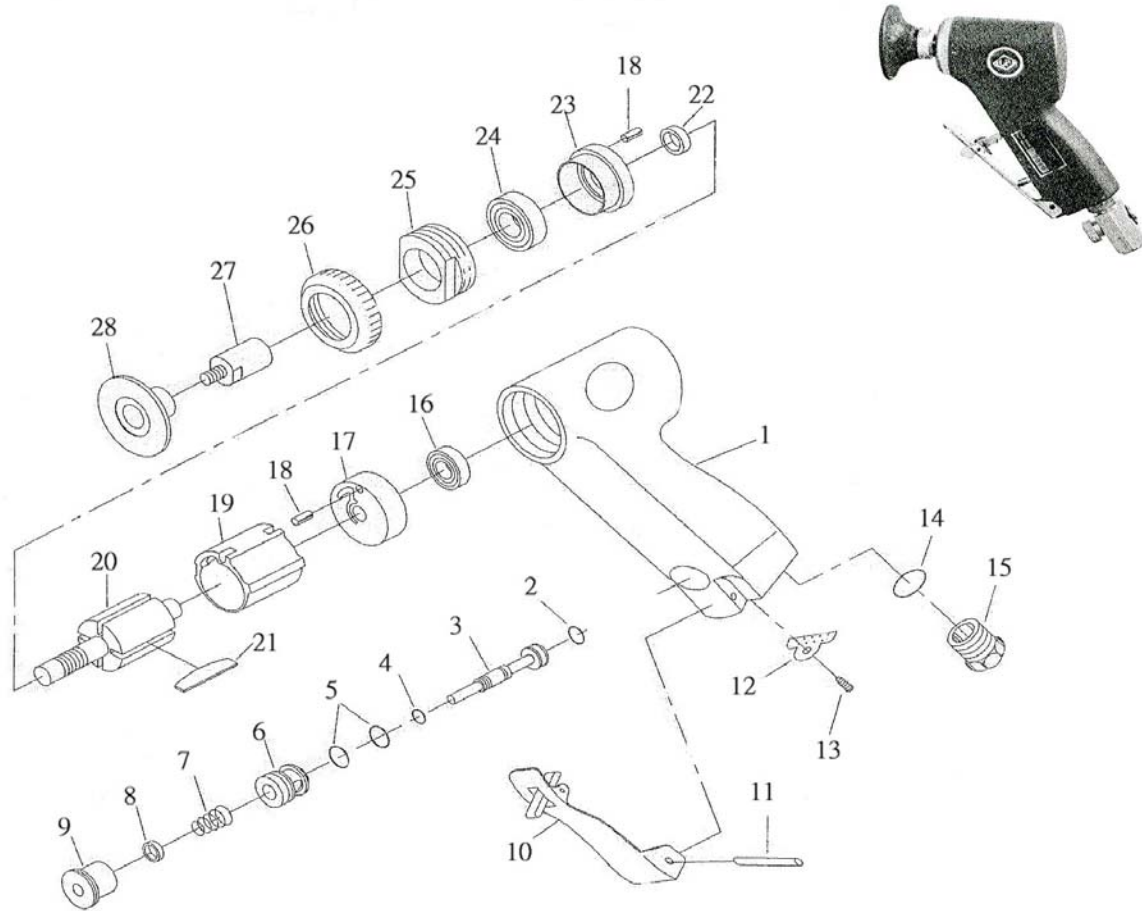

S25PP30-1/4

POLYMER HOUSING SANDER

Wespro Pneumatic Tools

<u>No.</u>	<u>Description</u>	<u>Order Code</u>	<u>Qty</u>	<u>No.</u>	<u>Description</u>	<u>Order Code</u>	<u>Qty</u>
1	Housing	159209	1	16	Ball Bearing	112060	1
2	O-Ring	197120	1	17	Rear End Plate	159220	1
3	Throttle Valve	159210	1	18	Dowel Pin	159195	2
4	O-Ring	159200	1	19	Cylinder	159222	1
5	O-Ring	159212	2	20	Rotor	159223	1
6	Valve Bushing	159213	1	21	Blade	159224	4
7	Valve Spring	159214	1	22	Rotor Collar	159225	1
8	Retainer	159215	1	23	Front End Plate	159226	1
9	Valve Screw	159216	1	24	Ball Bearing	112038	1
10	Safety Throttle Lever	197471	1	25	Lock Nut	159228	1
11	Lever Pin	159217	1	26	Housing Cap	159229	1
12	Exhaust Muffler	159218	1	27	Spindle	206214	1
13	Exhaust Muffler Screw	159527	1	28	Backing Pad	Optional	1
14	O-Ring	159201	1		Spanner (11 mm)	110725	1
15	Inlet Bushing	159219	1				