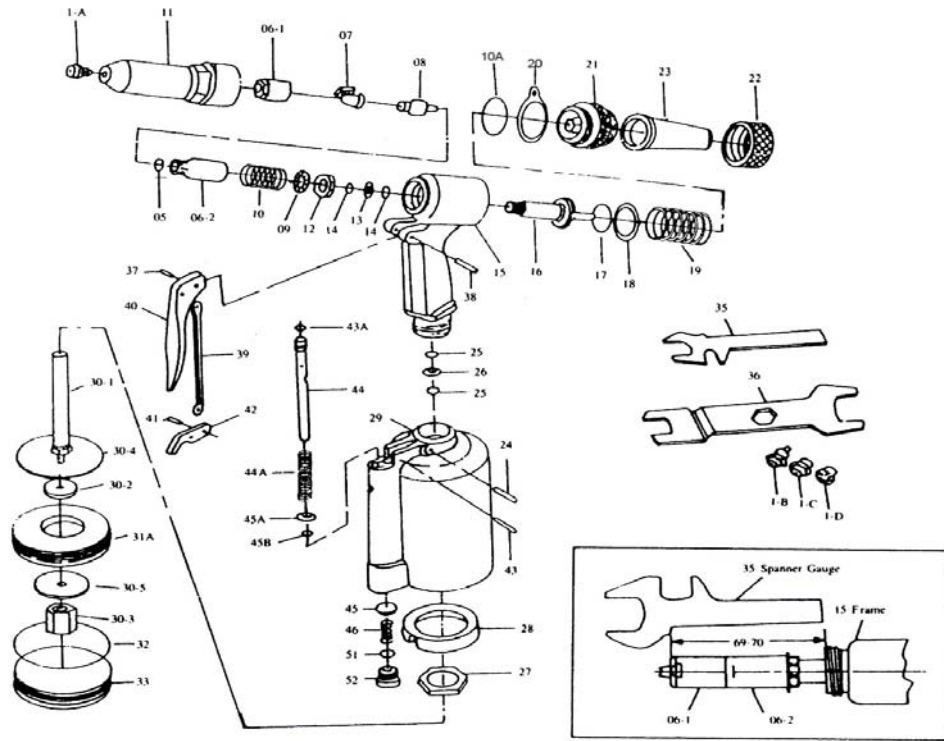

**BR316**

**BLIND RIVETER**

**Wespro Pneumatic Tools**

No.	Description	Order Code	Qty	No.	Description	Order Code	Qty
1-A	Nosepiece 3/16"	146339	1	28	Rubber Cushion	146551	1
1-B	Nosepiece 5/32"	146340	1	29	Air Cylinder	107859	1
1-C	Nosepiece 1/8"	146341	1	30-1	Air Piston Stem	105632	1
1-D	Nosepiece 3/32"	146342	1	30-2	Air Piston AL	105633	1
5	O-Ring	105618	1	30-3	Air Piston Lock Nut	105634	1
6-1	Jaw Case Front Tart	146543	1	30-4	Big Iron Plate	105656	1
6-2	Jaw Case End Tart	146544	1	30-5	Small Iron Plate	105635	1
7	Jaw	119822	1	31A	Air Piston Ring	107860	1
8	Jaw Pusher	105619	1	32	Cylinder O-Ring	146554	1
9	Case Washer Ring	105620	1	33	Cylinder Cap	146555	1
10	Jaw Pusher Spring	105621	1	35	Spanner Gauge	105636	1
10A	Frame Cap O-Ring	105622	1	36	Spanner	105637	1
11	Frame Head	107857	1	37	Trigger Pin	105638	1
12	Case Lock Nut	105623	1	38	Connector	105639	1
13	Back Up Ring	146545	1	39	Trigger Rod	105640	1
14	Back Up O-Ring	146546	2	40	Trigger	105641	1
15	Frame	105624	1	41	Connector	105642	1
16	Oil Piston	107858	1	42	Trigger Lever	105643	1
17	Oil Piston O-Ring	146547	1	43	Lever Pin	105644	1
18	Back Up Ring	197099	1	43A	Valve Pusher O-Ring	105645	1
19	Return Spring	105625	1	44	Valve Pusher	105646	1
20	Hanging Clip	105626	1	44A	Valve Spring	105647	1
21	Frame Cap	105627	1	45	Valve	105648	1
22	Frame Cap Nut	105629	1	45A	Valve Collar	105649	1
23	Safety Cap	105630	1	45B	Collar O-Ring	105650	1
24	Setting Screw Pin	105628	1	46	Valve Spring	105651	1
25	Back Up O-Ring	146549	2	51	Valve Cap O-Ring	105652	1
26	Back Up Ring	146550	1	52	Valve Cap	105655	1
27	Frame Lock Nut	105631	1				