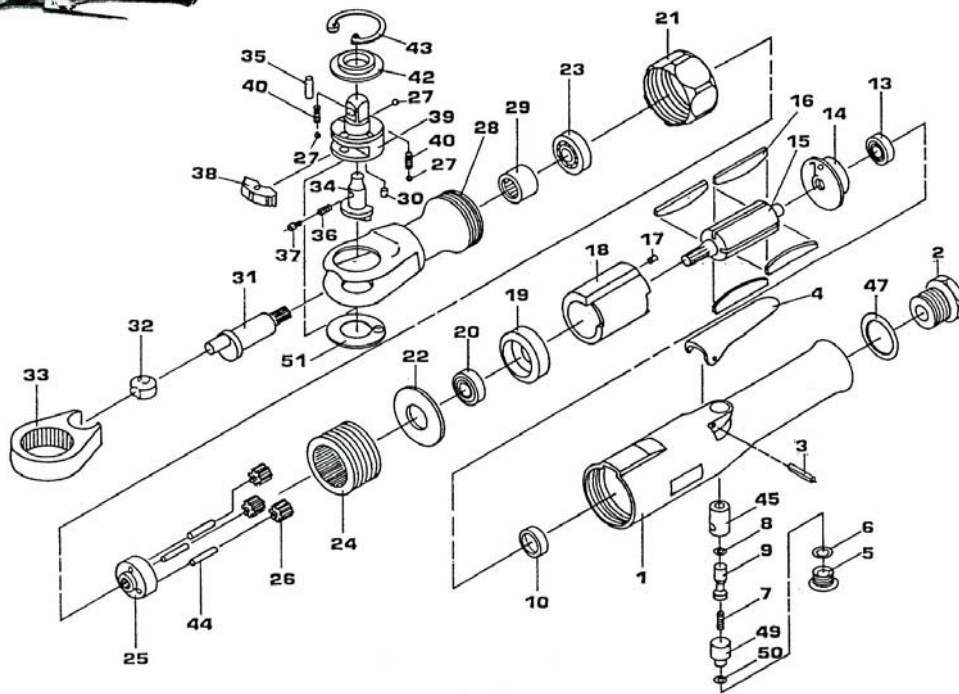

AR500X

EXTRA HEAVY DUTY RATCHET WRENCH

Wespro Pneumatic Tools

<u>No.</u>	<u>Description</u>	<u>Order Code</u>	<u>Qty</u>	<u>No.</u>	<u>Description</u>	<u>Order Code</u>	<u>Qty</u>
1	Motor Housing	97810	1	29	Needle Bearing	101753	1
2	Inlet Bushing	101731	1	30	Spring Pin	101754	1
3	Spring Pin	101726	1	31	Crank Shaft	101755	1
4	Throttle Lever	101728	1	32	Drive Bushing	97809	1
5	Valve Screw	101729	1	33	Yoke	101756	1
6	O-Ring	101907	1	34	Reverse Button	101757	1
7	Valve Spring	101732	1	35	Needle Roller	101758	1
8	O-Ring	101908	1	36	Reverse Spring	101759	1
9	Valve Stem	101734	1	37	Lock Pin	101760	1
10	Bearing Cap	101735	1	38	Pawl	101761	1
13	Ball Bearing	112038	1	39	Ratchet Anvil	101762	1
14	Rear End Plate	101737	1	40	Spring	101763	2
15	Rotor	101738	1	42	Thrust Washer	101764	1
16	Rotor Blade	101739	4	43	Internal Stop Ring	101765	1
17	Spring Pin	101740	1	44	Needle Roller	101766	1
18	Cylinder	101741	1	45	Bushing	101767	1
19	Front End Plate	101742	1	47	O-Ring	101769	1
20	Ball Bearing	112028	1	49	Air Regulator	101770	1
21	Clamp Nut	101744	1	50	O-Ring	101771	1
22	Washer	101745	1	51	Washer	104525	1
23	Ball Bearing	112041	1	K01	Thrust Handle Kit (#1,2,3,4,45,47)	188668	1
24	Internal Gear	101747	1	K02	Valve Kit (#5,6,7,8,9,49,50)	188669	1
25	Idler Gear Plate	101748	1	K03	Idler Gear Kit (#25, 26,44)	188670	1
26	Idler Gear	101749	3	K04	Ratchet Head Kit (#27,30,34,35,36, 37,38,39,40,42,43)	110156	1
27	Steel Ball	101751	3	K05	Ratchet Housing Kit (#23,28,29)	139997	1
28	Ratchet Housing	101752	1				