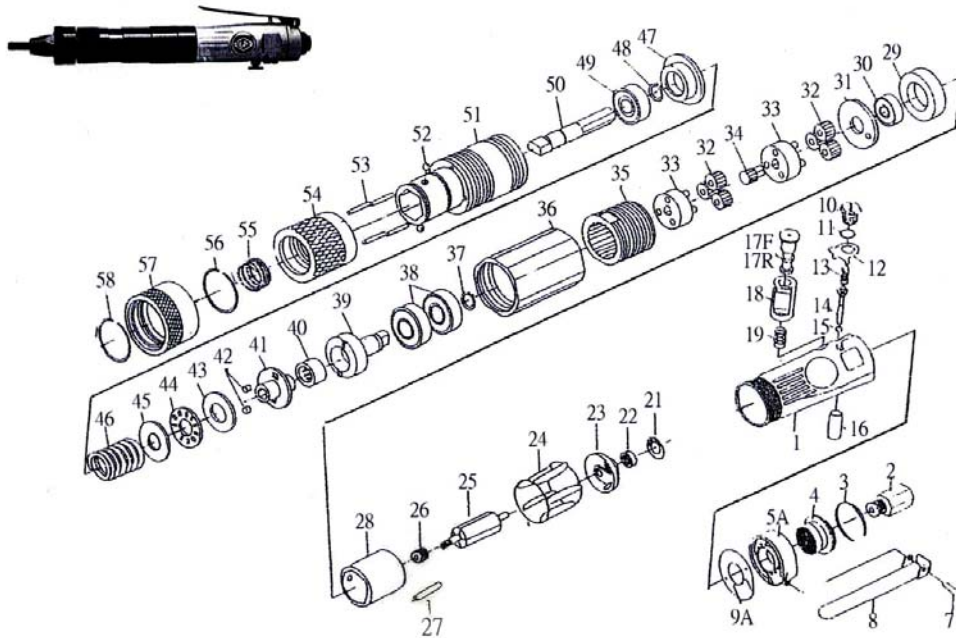

PS600SC ADJUSTABLE CLUTCH PULL SETTER

Wespro Pneumatic Tools

<u>No.</u>	<u>Description</u>	<u>Order Code</u>	<u>Qty</u>	<u>No.</u>	<u>Description</u>	<u>Order Code</u>	<u>Qty</u>
1	Motor Housing	175778	1	31	Washer	149211	1
2	Air Inlet	148378	1	32	Planet Gear	149256	6
3	Retainer Ring	148526	1	33	Gear Gage	149257	2
4	Deflector	148527	1	34	Sun Gear	149240	1
5A	Silencer	173059	1	35	Internal Gear	149258	1
7	Lever Pin	148530	1	36	Connection Tube	175257	1
8	Lever	133835	1	37	Retainer Ring	149223	1
9A	Exhaust Cover	169304	1	38	Ball Bearing	112041	2
10	Valve Screw	148533	1	39	Clutch	175258	1
11	O-Ring	148534	1	40	Needle Bearing	96441	1
12	Reverse Retainer	148535	1	41	Cam Roller Plate	175263	1
13	Valve Spring	148536	1	42	Cam Roller	175265	2
14	Throttle Valve	148537	1	43	Thrust Washer	175266	1
15	O-Ring	148538	1	44	Roller Bearing	175267	1
16	Valve Bushing	148539	1	45	Thrust Washer	175268	1
17R	Reverse Valve (W Type)	169487	1	46	Torque Adjust Spring	175269	1
17F	Reverse Valve (S Type)	112021	1	47	Spring Housing	175270	1
18	Reverse Valve Bushing	148541	1	48	Retainer Ring	175271	1
19	Reverse Valve Spring	148542	1	49	Ball Bearing	112027	1
21	Gasket	149205	1	50	Drive Spindle	175273	1
22	Ball Bearing	112062	1	51	Nose Housing	175274	1
23	Rear End Plate	149206	1	52	Steel Ball	175275	2
24	Rotor Blade	147473	5	53	Clutch Pressure Pin	175276	4
25	Rotor	149253	1	54	Torque Adjusting Cap	175277	1
26	Sun Gear	149250	1	55	Spring	175278	1
27	Roller Pin	149208	2	56	Retainer Ring	175279	1
28	Cylinder	149209	1	57	Quick Change Sleeve	175280	1
29	Front End Plate	149255	1	58	Circlip	149236	1
30	Ball Bearing	112054	1				