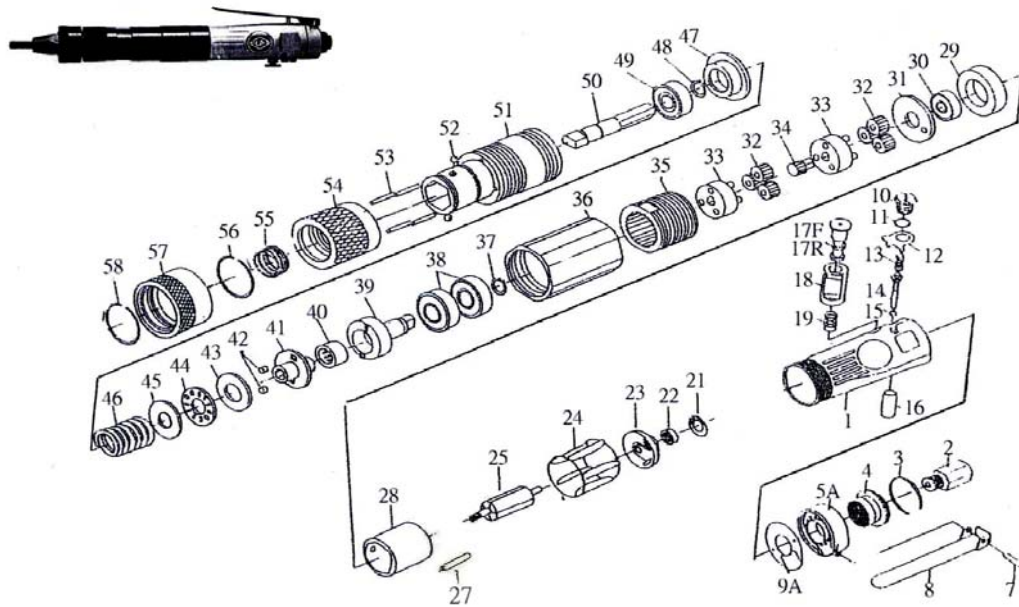

PS400SC

ADJUSTABLE CLUTCH PULL SETTER

Wespro Pneumatic Tools

<u>No.</u>	<u>Description</u>	<u>Order Code</u>	<u>Qty</u>	<u>No.</u>	<u>Description</u>	<u>Order Code</u>	<u>Qty</u>
1	Motor Housing	175778	1	31	Washer	149211	1
2	Air Inlet	148378	1	32	Planet Gear	149217	6
3	Retainer Ring	148526	1	33	Gear Gage	149219	2
4	Deflector	148527	1	34	Sun Gear	140026	1
5A	Silencer	173059	1	35	Internal Gear	149220	1
7	Lever Pin	148530	1	36	Connection Tube	175257	1
8	Lever	133835	1	37	Retainer Ring	149223	1
9A	Exhaust Cover	169304	1	38	Ball Bearing	112041	2
10	Valve Screw	148533	1	39	Clutch	175258	1
11	O-Ring	148534	1	40	Needle Bearing	96441	1
12	Reverse Retainer	148535	1	41	Cam Roller Plate	175263	1
13	Valve Spring	148536	1	42	Cam Roller	175265	2
14	Throttle Valve	148537	1	43	Thrust Washer	175266	1
15	O-Ring	148538	1	44	Roller Bearing	175267	1
16	Valve Bushing	148539	1	45	Thrust Washer	175268	1
17R	Reverse Valve (W Type)	169487	1	46	Torque Adjust Spring	175269	1
17F	Reverse Valve (S Type)	112021	1	47	Spring Housing	175270	1
18	Reverse Valve Bushing	148541	1	48	Retainer Ring	175271	1
19	Reverse Valve Spring	148542	1	49	Ball Bearing	112027	1
21	Gasket	149205	1	50	Drive Spindle	175273	1
22	Ball Bearing	112062	1	51	Nose Housing	175274	1
23	Rear End Plate	149206	1	52	Steel Ball	175275	2
24	Rotor Blade	147473	5	53	Clutch Pressure Pin	175276	4
25	Rotor	149207	1	54	Torque Adjusting Cap	175277	1
27	Roller Pin	149208	2	55	Spring	175278	1
28	Cylinder	149209	1	56	Retainer Ring	175279	1
29	Front End Plate	149210	1	57	Quick Change Sleeve	175280	1
30	Ball Bearing	141852	1	58	Circlip	149236	1