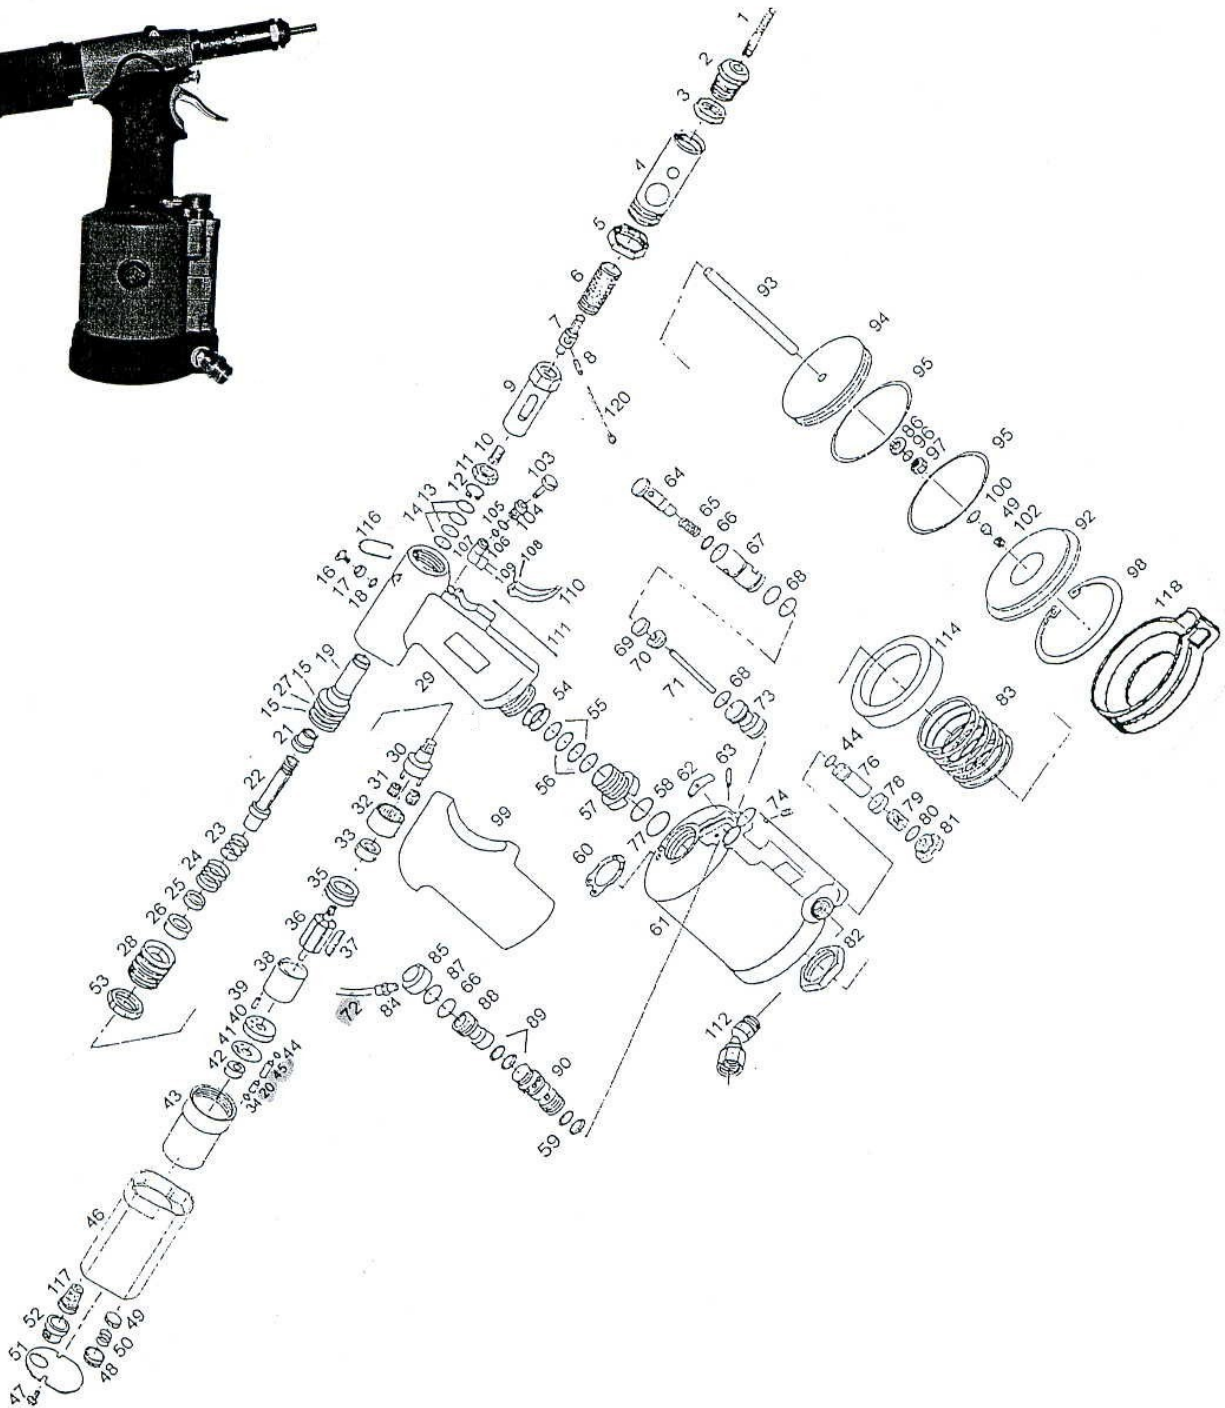

HPS500HD HYDRAULIC PULL SETTER

Wespro Pneumatic Tools

hps500hd 07/06

**HPS500HD****HYDRAULIC PULL SETTER****Wespro Pneumatic Tools**

<u>No.</u>	<u>Description</u>	<u>Order Code</u>	<u>Qty</u>	<u>No.</u>	<u>Description</u>	<u>Order Code</u>	<u>Qty</u>
1	Bolt 3/8"-16	WP B38-16	1	49	Rubber Bumper	190369	3
2	Nut Anvil #3/8"	WP 60-3816	1	50	Valve Spring	WP 23208	2
3	Lock Nut	WP 600021	1	51	End Cover	WP 600064	1
4	Head	WP 6000060	1	52	Exhaust Cap	WP 600065	1
5	Lock Nut	WP 600016	1	53	Lock Nut	WP 600058	1
6	Upset Adjusting Sleeve	WP 600013	1	54	O-Ring Seal	106133	2
7	Hexagon Bit	WP 600007	1	55	O-Ring Seal	85481	2
8	Spring Pin	WP 600041	1	56	Spacer	97071	2
9	Draw Bolt Driver	WP 6000082	1	57	Screw Plug	WP 600018	1
10	Spring	WP 600076	1	58	O-Ring	106163	1
11	Nut	WP 600009	1	59	O-Ring	WP R10X1	2
12	Snap Ring	WP 600042	1	60	Gasket	WP 600032	1
13	X Ring Washer	97038	2	61	Air Cylinder	WP 600001	1
14	X-Ring Seal	97037	2	62	Trigger Lever	188171	1
15	O-Ring	97034	2	63	Pin	106131	1
16	Oil Plug	106116	1	64	Valve Rod	WP 600023	1
17	Fill Washer	140363	1	65	Spring	85479	1
18	O-Ring Seal	190375	1	66	O-Ring	85485	2
19	Hydraulic Plunger	WP 600012	1	67	Valve Bushing	WP 600022	1
20	Valve Rod	WP 6000631	2	68	O-Ring	188139	3
21	Bushing	WP 600020	1	69	Valve Plate	88439	1
22	Drive Shaft	WP 600011	1	70	Valve Plate Washer	WP 600027	1
23	Spring	WP 600015	1	71	Pin	WP 600040	1
24	Spring	WP 600045	1	72	Tube	WP 600072	1
25	Washer Nut	WP 600054	1	73	Low Valve Bushing	WP 600026B	1
26	Ball Bearing	112028	1	74	Set Screw	WP 600074	1
27	Washer	97035	1	76	Low Valve Rod	WP 600029	1
28	Threaded Bush	WP 600051	1	77	O-Ring	188141	1
29	Hydraulic Housing	WP 600002	1	78	Valve Plate	WP 11542	1
30	Gear Cage	WP 600052	1	79	Spring	85478	1
31	Planetary Gear	WP 600031	3	80	O-Ring	188172	1
32	Internal Gear	WP 600043	1	81	Plug Screw	97053	1
33	Ball Bearing	112040	1	82	Lock Nut	106134	1
34	O-Ring	WP R06X15	2	83	Spring	WP 600046	1
35	Front End Plate	WP 600055	1	84	Tube Connector	WP 51058	1
36	Rotor	WP 82507	1	85	Valve Cap	WP 600085	1
37	Rotor Blade	WP 82115	4	86	Washer	WP 48047	2
38	Cylinder	WP 85029	1	87	O-Ring	WP R123X24	1
39	Pin	WP 25006	1	88	Valve	WP 600084	1
40	Rear End Plate	WP 85230	1	89	O-Ring	WP R9X15	2
41	Gasket	WP 23211	1	90	Valve Bushing	WP 600083	1
42	Ball Bearing	WP 25004	1	92	Air Cylinder Cap	188170	1
43	Motor Housing	WP 600061	1	93	Plunger Rod	WP 600019	1
44	O-Ring Seal	97062	3	94	Piston Disc	106151	1
45	Tube	WP 600048	2	95	O-Ring Seal	97051	2
46	Casing	WP 6000631	1	96	Lock Washer	WP 48045	1
47	Screw	WP 600047	2	97	Nut	WP 48048	1
48	Screw Bushing	WP 600071	2	98	Circlip	97052	1