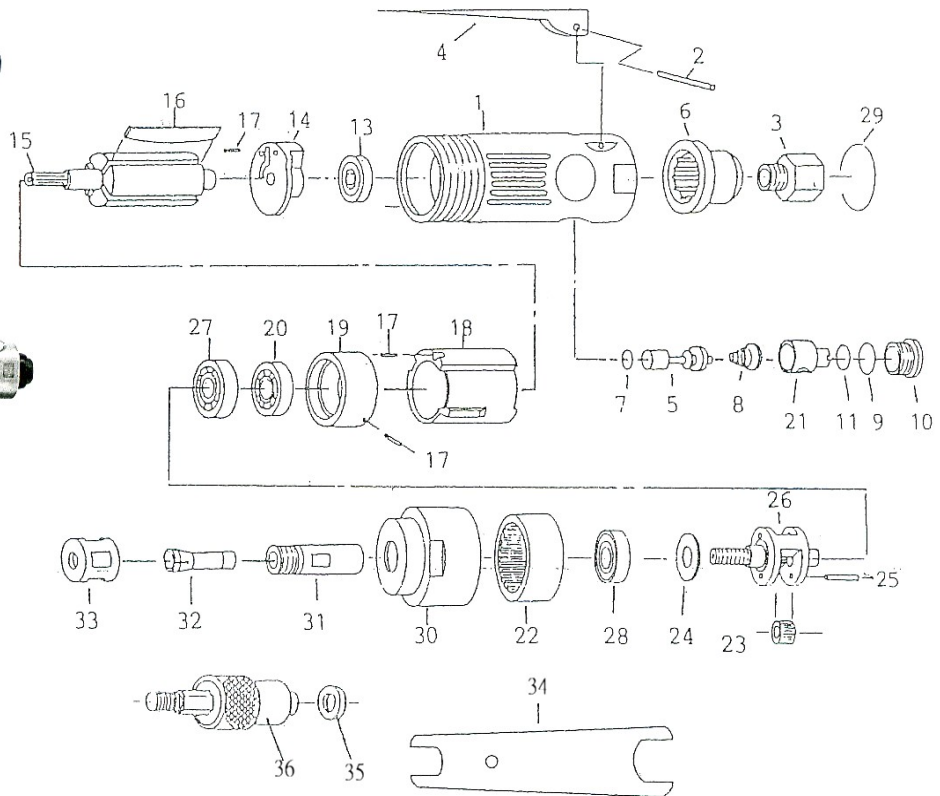

TB45 & TB45QC TIRE BUFFER

Wespro Pneumatic Tools

TB45 Air Tire Buffer
with 1/4" Collet

TB45QC Air Tire Buffer
with 7/16" Quick Change Chuck

* Collet Chuck Assembly **Order Code 92799** (Including #31, 32 & 33)

<u>No.</u>	<u>Description</u>	<u>Order Code</u>	<u>Qty</u>	<u>No.</u>	<u>Description</u>	<u>Order Code</u>	<u>Qty</u>
1	Motor Housing	193015	1	20	Ball Bearing	112671	1
2	Lever Pin	83868	1	21	Air Regular	83887	1
3	Air Inlet	83869	1	22	Internal Gear	91685	1
4	Throttle Lever	83870	1	23	Planet Gear	91686	2
5	Valve Stem	83871	1	24	Washer	91687	1
6	Exhaust Deflector	83872	1	25	Pin	91688	2
7	O-Ring	83873	1	26	Planet Cage	91689	1
8	Valve Spring	83874	1	27	Ball Bearing	112673	1
9	O-Ring	83875	1	28	Ball Bearing	112028	1
10	Throttle Valve Plug	83876	1	29	Retainer Ring	93060	1
11	O-Ring	83877	1	30	Front Housing	WP 54530	1
13	Ball Bearing	112054	1	31	Spindle	83888	1
14	Rear End Plate	91679	1	32	Collet Insert	124270	1
15	Rotor	91680	1	33	Collet Nut	83891	1
16	Rotor Blade	125567	4	34	Spanner	110743	2
17	Pin	166651	3	35	Chuck Spacer	91549	1
18	Cylinder	83884	1	36	QC716 (3/8-24)	82381	1
19	Front End Plate	91683	1				