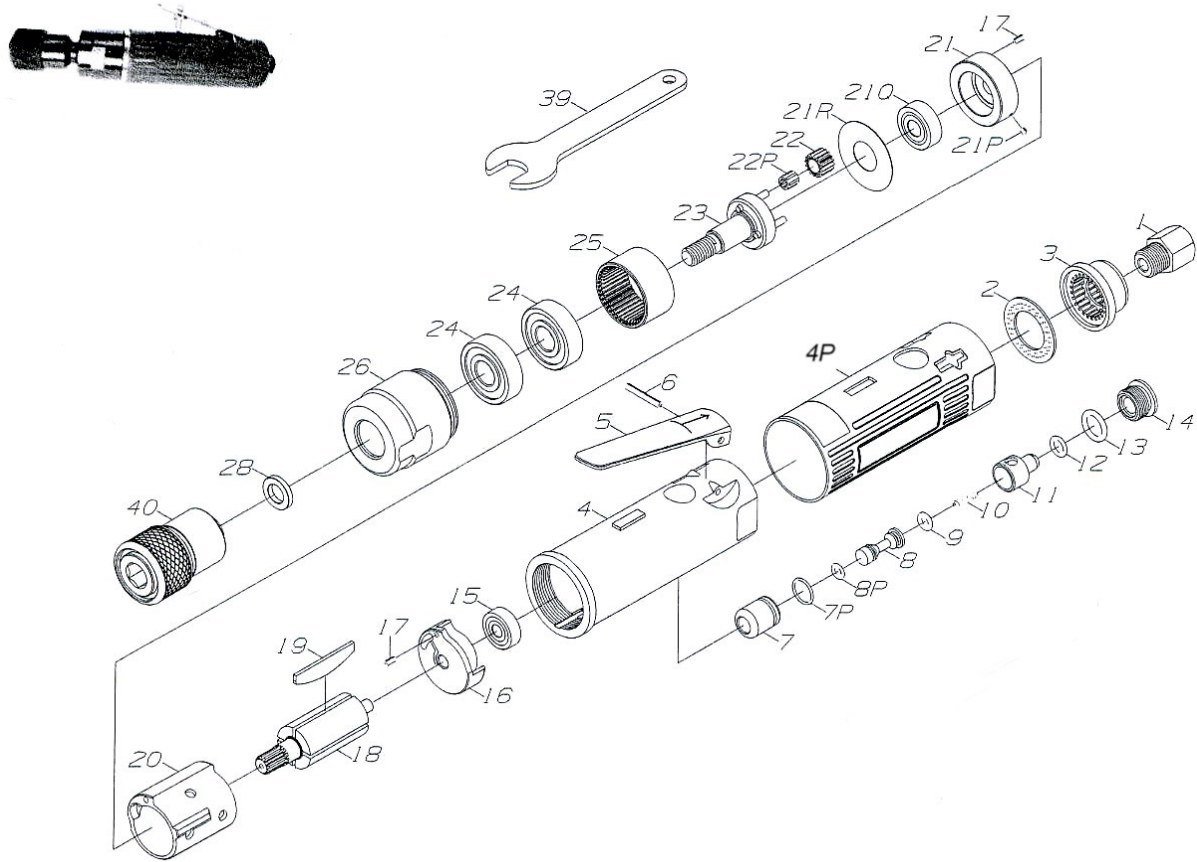

TB40QCG

TIRE BUFFER

Wespro Pneumatic Tools

<u>No.</u>	<u>Description</u>	<u>Order Code</u>	<u>Qty</u>	<u>No.</u>	<u>Description</u>	<u>Order Code</u>	<u>Qty</u>
1	Inlet Bushing	166747	1	16	Rear End Plate	WP 103116	1
2	Circlip	WP 103131	1	17	Pin	WP P-0025-060	2
3	Exhaust Deflector	WP 103129	1	18	Rotor	WP 103114	1
4	Motor Housing	WP 143305	1	19	Rotor Blade	WP 103115	4
4P	Housing Sleeve	WP 143305P	1	20	Cylinder	WP 103112	1
5	Lever	166644	1	21	Front End Plate	WP 103110	1
6	Pin	166731	1	21P	Pin	WP P-0025-030	1
7	Valve	WP 103126	1	21R	Washer	WP 103322	1
7P	O-Ring	166642	1	21Q	Ball Bearing	112040	1
8	Throttle Valve	WP 103125	1	22	Planet Gear	WP 143323	3
8P	O-Ring	WP 0500-150	1	22P	Needle Bearing	WP K477TN	3
9	O-Ring	WP 0500-200	1	23	Gear Cage	WP 143324	1
10	Spring	WP 103123	1	24	Ball Bearing	112046	2
11	Air Regulator	WP 103122	1	25	Internal Gear	130669	1
12	O-Ring	WP 0700-180	1	26	Housing Cap	WP 103328	1
13	O-Ring	187551	1	28	Washer	130258	1
14	Valve Screw	WP 103119	1	40	Quick Change Chuck	82381	1
15	Ball Bearing	112054	1		Hex. Threaded Adaptor	108440	1