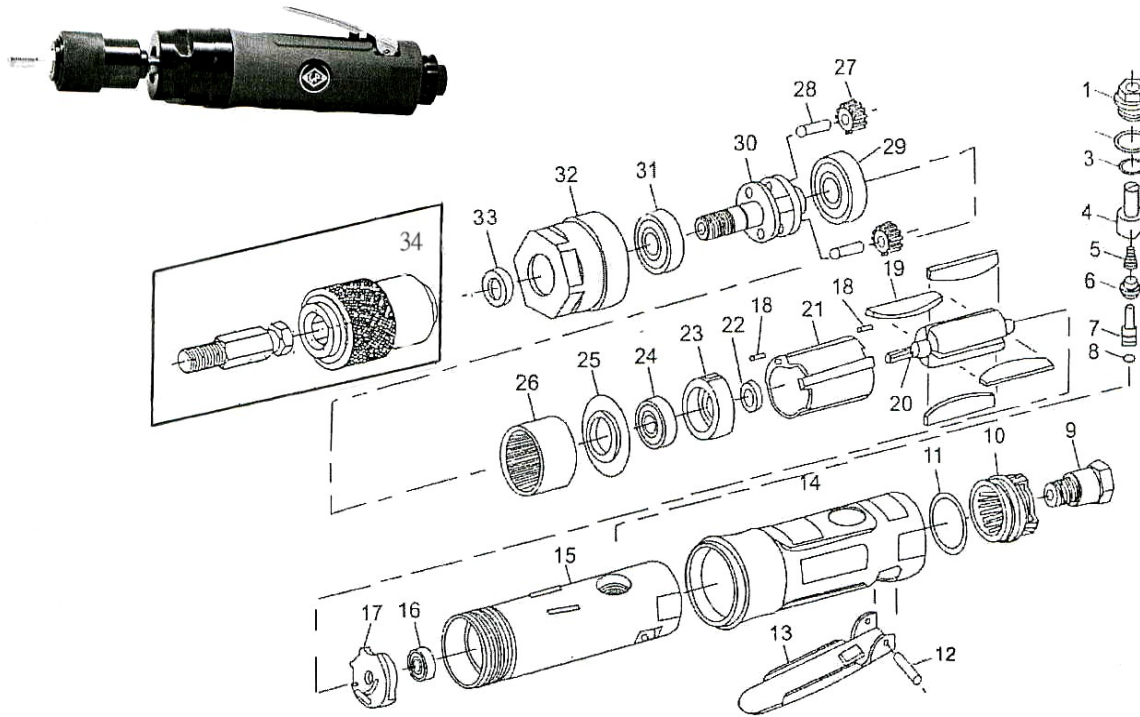

# TB36G TIRE BUFFER

## Wespro Pneumatic Tools

<u>No.</u>	<u>Description</u>	<u>Order Code</u>	<u>Qty</u>	<u>No.</u>	<u>Description</u>	<u>Order Code</u>	<u>Qty</u>
1	Plug Screw	166401	1	18	Pin	166413	2
2	O-Ring	169284	1	19	Rotor Blade	166414	4
3	O-Ring	169285	1	20	Rotor	175378	1
4	Air Regulator	166402	1	21	Cylinder	166417	1
5	Spring	166403	1	22	Spacer	166418	1
6	Valve Bushing	166404	1	23	Front End Plate	166419	1
7	Valve Stem	166405	1	24	Ball Bearing	112040	1
8	O-Ring	166406	1	25	Washer	175371	1
9	Air Inlet	166407	1	26	Internal Gear	179474	1
10	Exhaust Sleeve	169286	1	27	Planet Gear	175379	2
11	O-Ring	166408	1	28	Planet Gear Pin	175375	2
12	Lever Pin	166409	1	29	Ball Bearing	112031	1
13	Lever	166410	1	30	Gear Cage	175380	1
14	Protecting Rubber	161395	1	31	Ball Bearing	112081	1
15	Motor Housing	166411	1	32	Housing Cap	175377	1
16	Ball Bearing	112062	1	33	Spacer	173503	1
17	Rear End Plate	166412	1	34	Chuck 7/16" QC(3/8-24)	82381	1