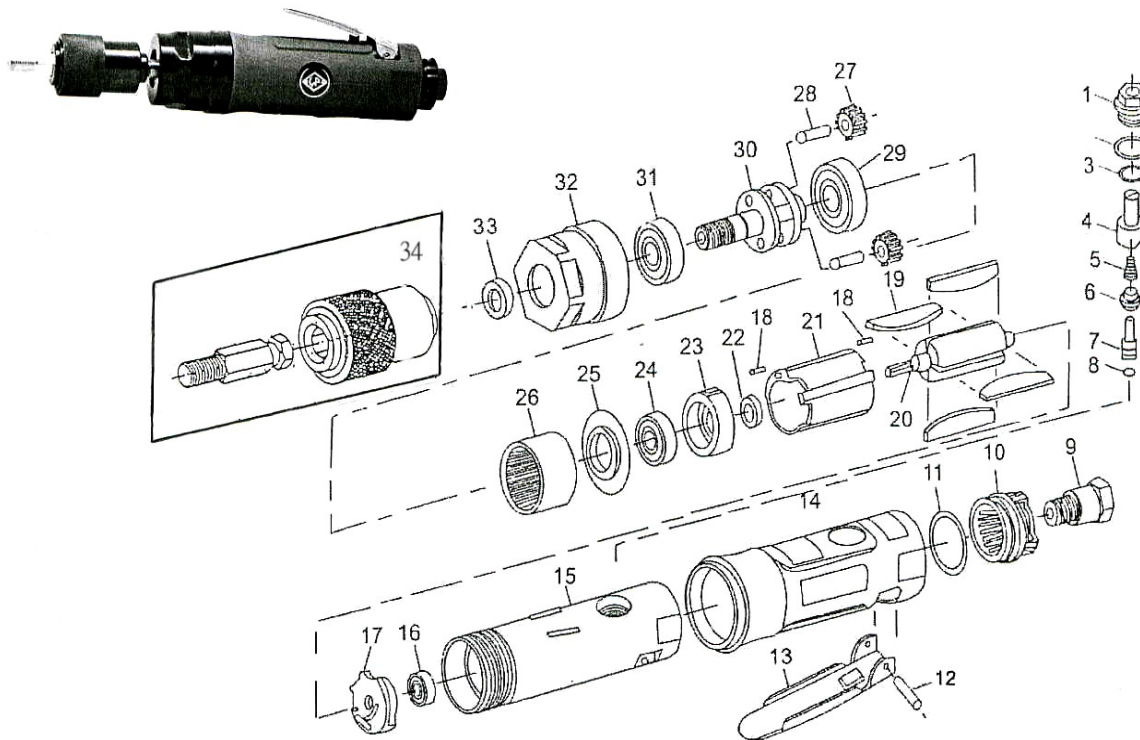

TB26G TIRE BUFFER

Wespro Pneumatic Tools

<u>No.</u>	<u>Description</u>	<u>Order Code</u>	<u>Qty</u>	<u>No.</u>	<u>Description</u>	<u>Order Code</u>	<u>Qty</u>
1	Plug Screw	166401	1	18	Location Pin	166413	2
2	O-Ring	169284	1	19	Rotor Blade	166414	4
3	O-Ring	169285	1	20	Rotor	175369	1
4	Air Regulator	166402	1	21	Cylinder	166417	1
5	Spring	166403	1	22	Spacer	166418	1
6	Valve Bushing	166404	1	23	Front End Plate	166419	1
7	Valve Stem	166405	1	24	Ball Bearing	112040	1
8	O-Ring	166406	1	25	Washer	175371	1
9	Air Inlet	166407	1	26	Internal Gear	175373	1
10	Exhaust Sleeve	169286	1	27	Planet Gear	175374	2
11	O-Ring	166408	1	28	Planet Gear Pin	175375	2
12	Lever Pin	166409	1	29	Ball Bearing	112031	1
13	Lever	166410	1	30	Gear Cage	175376	1
14	Protecting Rubber	161395	1	31	Ball Bearing	112043	1
15	Motor Housing	166411	1	32	Housing Cap	175377	1
16	Ball Bearing	112062	1	33	Spacer	173503	1
17	Rear End Plate	166412	1	34	Chuck 7/16" QC(3/8-24)	82381	1