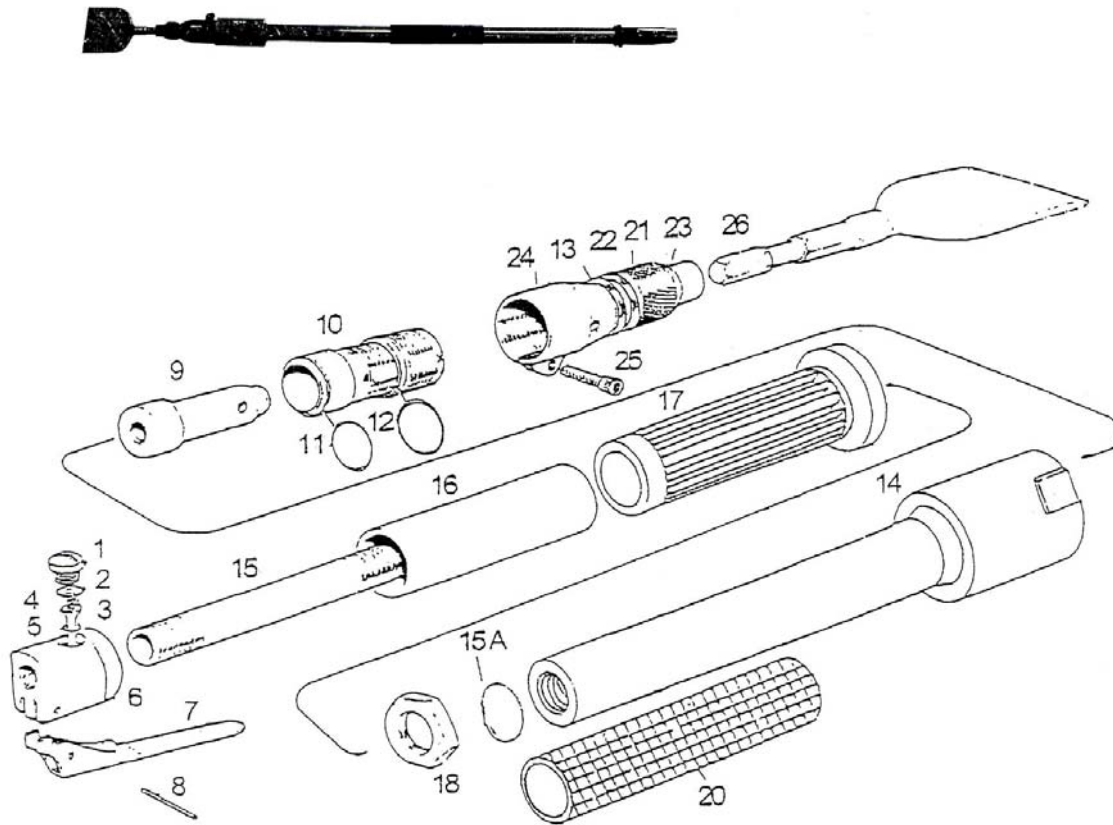

LRS48

LONG REACH SCALER/ SCRAPER

Wespro Pneumatic Tools

<u>No.</u>	<u>Description</u>	<u>Order Code</u>	<u>Qty</u>	<u>No.</u>	<u>Description</u>	<u>Order Code</u>	<u>Qty</u>
1	Valve Cap	WP LRS001	1	15	Centre Tube	WP LRS015	1
2	O-Ring	WP LRS002	1	15A	O-Ring	WP LRS015A	1
3	Valve Spring	WP LRS003	1	16	Handle Tube	WP LRS016	1
4	Valve Stem	WP LRS004	1	17	Handle Grip	WP LRS017	1
5	O-Ring	WP LRS005	1	18	Lock Nut	WP LRS018	1
6	Valve Body	WP LRS006	1	20	Handle Grip	WP LRS020	1
7	Throttle Lever	WP LRS007	1	21	Chisel Cover	206165	1
8	Roll Pin	WP LRS008	1	22	Steel Ball	34282	1
9	Piston	WP LRS009	1	23	Snap Ring	206166	1
10	Cylinder	WP LRS010	1	24	Chisel Holder	193358	1
11	O-Ring	WP LRS011	1	25	Cap Screw	190337	1
12	O-Ring	WP LRS012	1	26	Chisel 4" width	190246	1
13	Spring	206164	1		Chisel 2" width (Optional)	189986	
14	Cover	WP LRS014	1		Chisel 2.3/4" width (Optional)	205938	