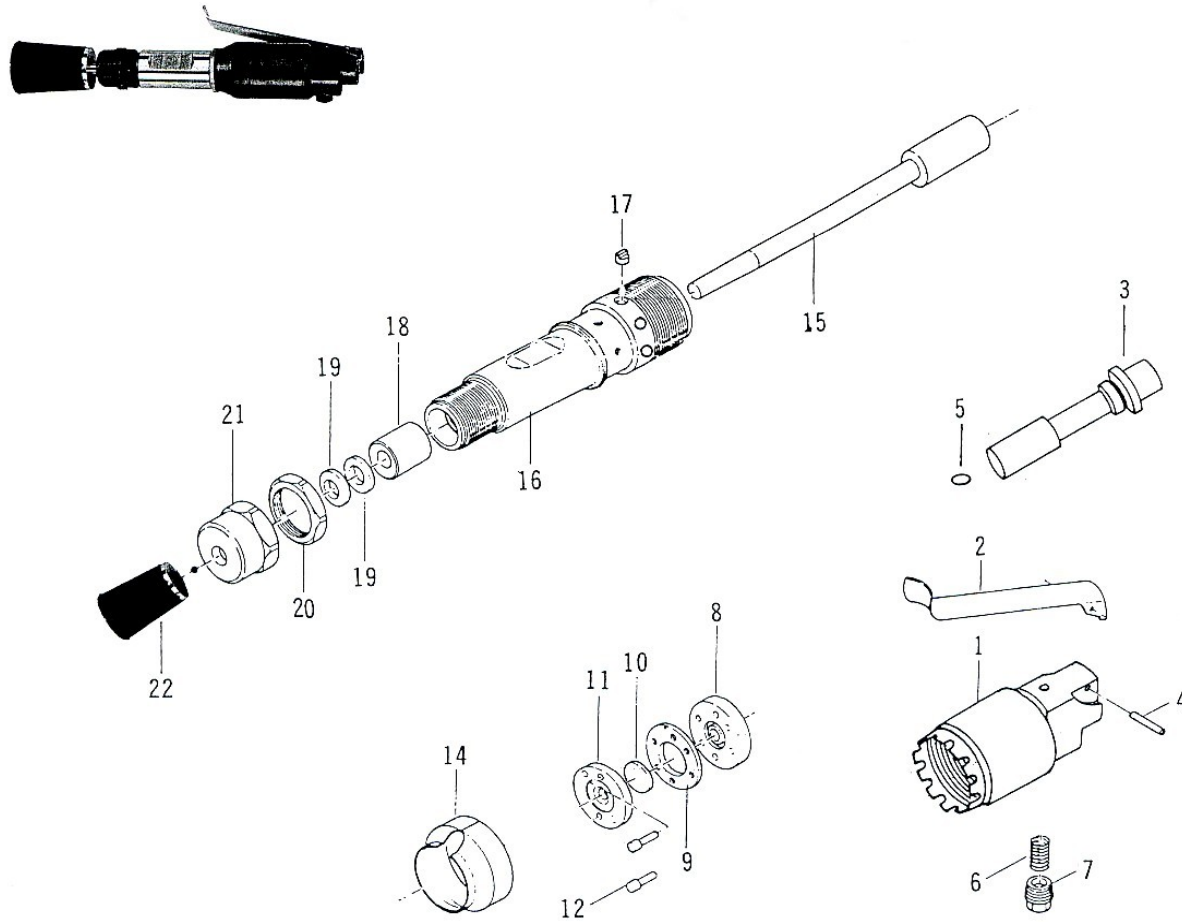

641

SAND RAMMER

Wespro Pneumatic Tools

<u>No.</u>	<u>Description</u>	<u>Order Code</u>	<u>Qty</u>	<u>No.</u>	<u>Description</u>	<u>Order Code</u>	<u>Qty</u>
1	Handle	WP 641001	1	12	Valve eat Notch	152448	2
2	Valve Lever	115515	1	14	Exhaust Deflector	149961	1
3	Valve Throttle	127077	1	15	Piston	120073	1
4	Roll Pin	33145	1	16	Cylinder	WP 641016	1
5	O-Ring	WP 641005	1	17	Key Lock Sleeve	148239	1
6	Spring	WP 641006	1	18	Piston Bushing	115530	1
7	Valve Plug	WP 641007	1	19	Leather Ring	132971	2
8	Valve Seat Rear	149958	1	20	Grand Lock Nut	139502	1
9	Valve Seat Medium	149959	1	21	Grand Nut	139503	1
10	Valve Main	149960	1	22	Butt Rubber	103694	1
11	Front Valve Seat	150063	1				