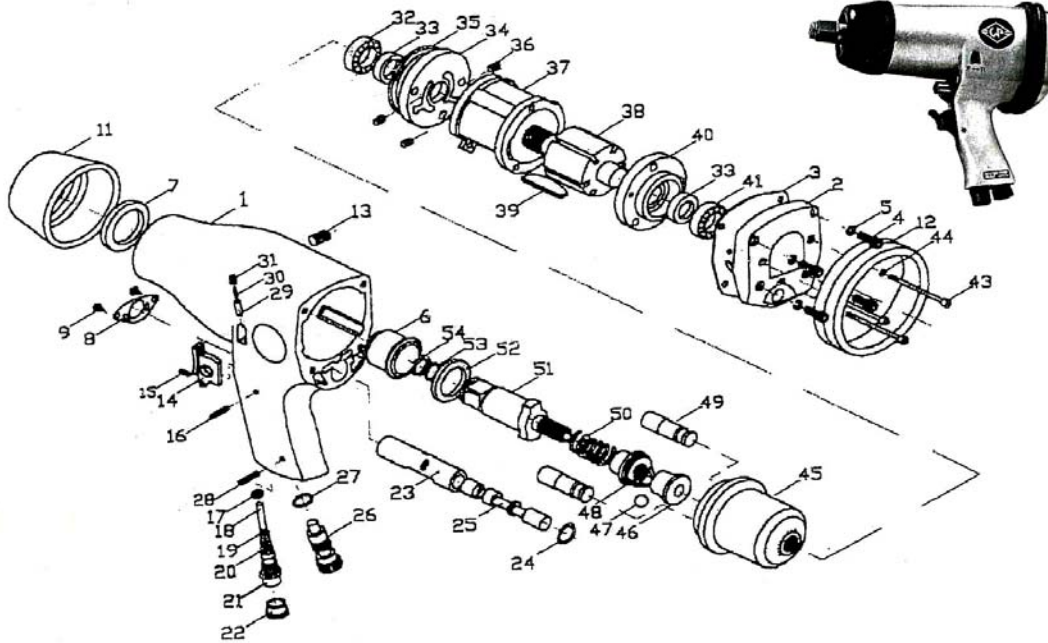

## 3/4" IMPACT WRENCH

<u>No.</u>	<u>Description</u>	<u>Order Code</u>	<u>Qty</u>	<u>No.</u>	<u>Description</u>	<u>Order Code</u>	<u>Qty</u>
1	Motor Housing	174924	1	29	Pin	166914	1
2	End Cap	166889	1	30	Spring	166915	1
3	End Cap Gasket	166890	1	31	Screw	166916	1
4	Screw	166891	4	32	Ball Bearing	112033	1
5	Spring Washer	166892	4	33	Oil Seal	166917	2
6	Anvil Bushing	166893	1	34	Front End Plate	166918	1
7	Oil Seal	166894	1	35	O-Ring	166919	1
8	Muffler Cover	166895	1	36	Recoil	166920	3
9	Cap Screw	166896	2	37	Cylinder	166921	1
11	Protecting Rubber (F)	166898	1	38	Rotor	166922	1
12	Protecting Rubber (B)	166897	1	39	Rotor Blade	159604	6
13	Oil Plug	166899	1	40	Rear End Plate	166923	1
14	Trigger	166465	1	41	Ball Bearing	112927	1
15	Screw	166900	1	43	Cap Screw	166924	3
16	Spring Pin	166901	1	44	Spring Washer	166925	3
17	Throttle Bushing	166902	1	45	Hammer Cage	192463	1
18	Throttle Pin	166904	1	46	Drive Cam Base	174931	1
19	Steel Ball	166903	1	47	Steel Ball	174932	1
20	Spring	166905	1	48	Drive Cam	174933	1
21	Air Inlet (NPT)	166906	1	49	Hammer Bar	174934	2
22	Dust Cover	166907	1	50	Spring	174935	1
23	Valve Sleeve	166908	1	51	Anvil 3/4" (Standard)	159603	1
24	O-Ring	166909	1	51-1	Anvil 3/4" (6")	159602	1
25	Reverse Valve	166910	1	52	Anvil Washer	174936	1
26	Air Regulator	166911	1	53	O-Ring	174937	1
27	O-Ring	166912	1	54	Anvil Collar	174938	1
28	Spring Pin	166913	1				