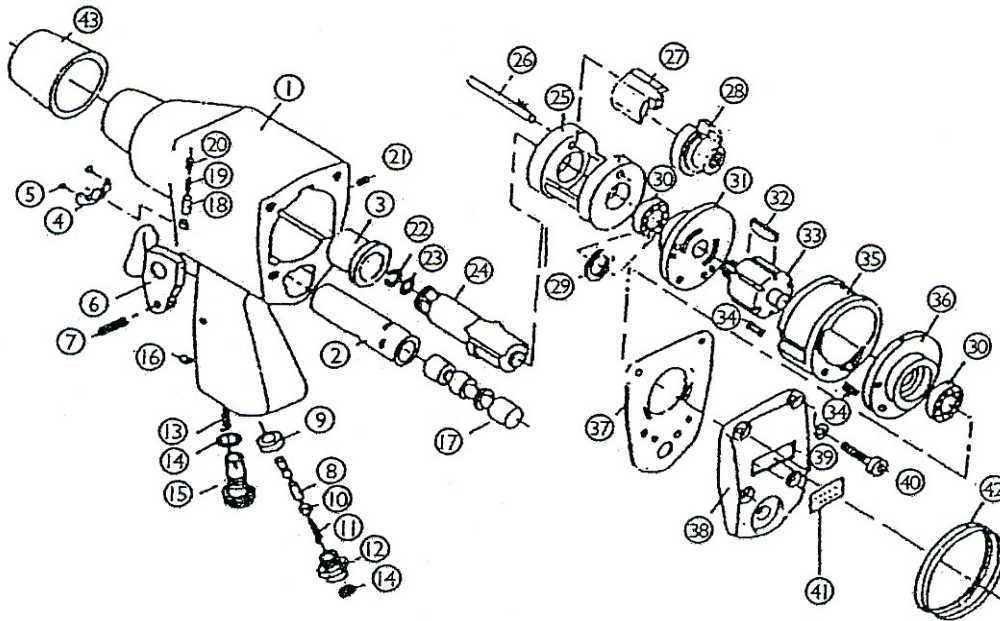

W500RD

1/2" IMPACT WRENCH

Wespro Pneumatic Tools

<u>No.</u>	<u>Description</u>	<u>Order Code</u>	<u>Qty</u>	<u>No.</u>	<u>Description</u>	<u>Order Code</u>	<u>Qty</u>
1	Housing w/ Valve Sleeve	163466	1	22	Socket Retainer	WP 301022	1
2	Valve Sleeve	WP 301002	1	23	O-Ring	163441	1
3	Anvil Bushing	163467	1	24	Anvil 1/2"	163496	1
4	Exhaust Deflector	163468	1	25	Hammer Cage	163498	1
5	Tapping Screw	WP 301005	2	26	Hammer Pin	163499	1
6	Trigger	163469	1	27	Hammer	163505	1
7	Pin	WP 301007	1	28	Cam	163506	1
8	Valve Stem	163470	1	29	Oil Seal	WP 301029	1
9	Bushing	163471	1	30	Ball Bearing	WP 301030	2
10	Steel Ball	163472	1	31	Front End Plate	163507	1
11	Spring	163473	1	32	Rotor Blade	163508	6
12	Hose Adaptor	163474	1	33	Rotor	163509	1
13	Spring	163475	1	34	Pin	163510	1
14	O-Ring	163476	1	35	Cylinder	163511	1
15	Regulator	163477	1	36	Rear End Plate	163512	1
16	Set Screw	WP 301016	1	37	Rear Gasket	163513	1
17	Reverse Valve	WP 301017	1	38	Rear Cover	WP 301038	1
18	Pin	WP 301018	1	39	Washer	WP 301039	4
19	Spring	WP 301019	1	40	Cap Screw	WP 301040	4
20	Set Screw	WP 301020	1	42	Rubber	WP 301042	1
21	Set Screw	WP 301021	1	43	Protecting Rubber	WP 301043	1