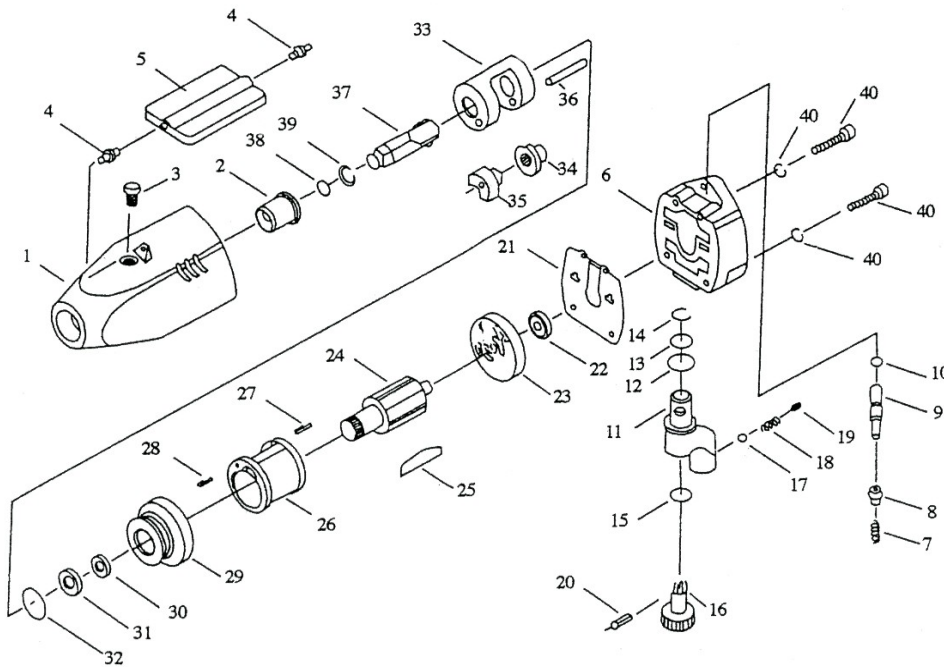

**W375HDS**

**3/8" HEAVY DUTY IMPACT WRENCH**

**Wespro Pneumatic Tools**

<u>No.</u>	<u>Description</u>	<u>Order Code</u>	<u>Qty</u>	<u>No.</u>	<u>Description</u>	<u>Order Code</u>	<u>Qty</u>
1	Housing	163395	1	21	Motor Gasket	163448	1
2	Anvil bushing	163397	1	22	Ball Bearing	112054	1
3	Set Screw	163398	1	23	Rear End Plate	163449	1
4	Trigger Pin	163412	2	24	Rotor	163450	1
5	Trigger	163415	1	25	Rotor Blade	163451	8
6	Housing Cover	163418	1	26	Cylinder	163452	1
7	Valve Spring	163420	2	27	Roll Pin	163453	1
8	Seal	163423	2	28	Roll Pin	33135	1
9	Valve Stem	163425	2	29	Front End Plate	163455	1
10	O-Ring	163433	2	30	Oil Seal	163456	1
11	Valve Block	163436	1	31	Ball Bearing	112024	1
12	O-Ring	163438	1	32	O-Ring	163457	1
13	O-Ring	163439	1	33	Hammer Cage	163459	1
14	C' Collar	163440	1	34	Hammer Cam	163460	1
15	O-Ring	163441	1	35	Hammer	163461	1
16	Regulator	163442	1	36	Hammer Pin	163462	1
17	Steel Ball	163443	1	37	Anvil	163463	1
18	Spring	163444	1	38	O-Ring	163464	1
19	Set Screw	163445	1	39	Anvil Collar	163465	1
20	Spring Pin	163446	1	40	Cap Screw w/ Washer	193465	4