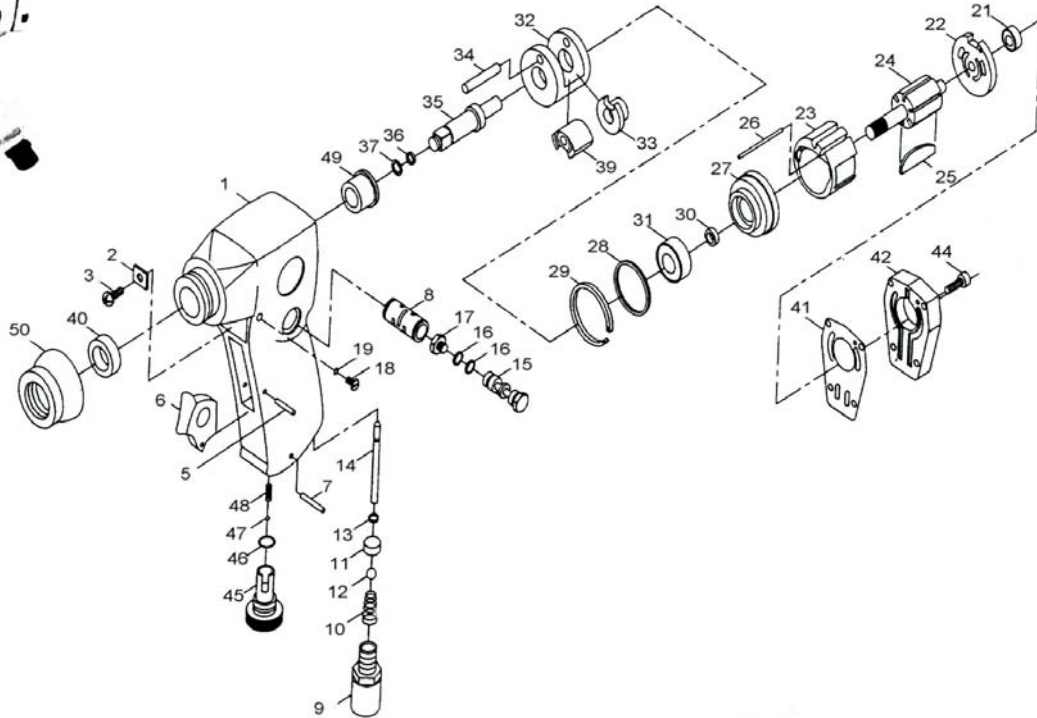

W375

3/8" IMPACT WRENCH

Wespro Pneumatic Tools

<u>No.</u>	<u>Description</u>	<u>Order Code</u>	<u>Qty</u>	<u>No.</u>	<u>Description</u>	<u>Order Code</u>	<u>Qty</u>
1	Motor Housing	93065	1	27	Front End Plate	93084	1
2	Deflector	93066	1	28	O-Ring	WP 3550-180	1
3	Screw	88556	1	29	Retaining Ring	WP R-R390	1
5	Pin	166731	1	30	Oil Seal	93087	1
6	Trigger	WP 106506-1AA0	1	31	Ball Bearing	112672	1
7	Pin	WP P-0030-240	1	32	Hammer Cage	93088	1
8	Reverse Bushing	WP 106508-1AA0	1	33	Drive Cam	93089	1
9	Hose Adaptor	93071	1	34	Pin	93103	1
10	Spring	93072	1	35	Anvil	93090	1
11	O-Ring Retainer	93073	1		Anvil w/ Pin Hole	167329	1
12	Steel Ball	93104	1	36	Socket O-Ring	93091	1
13	O-ring	WP O-0240-115	1	37	Socket Retainer	93092	1
14	Valve Pin	93075	1	39	Hammer Dog	93094	1
15	Reverse Valve	113192	1	40	Oil Seal	93095	1
16	O-Ring	WP O-0925-178	2	41	Motor Gasket	93096	1
17	Screw	93077	1	42	Housing Cap	93097	1
18	Plug	93078	1	44	Screw	111190	4
19	O-Ring	WP O-0400-170	1	45	air Regulator	93098	1
21	Ball Bearing	112054	1	46	O-Ring	WP O-1200-240	1
22	Rear End Plate	93079	1	47	Steel Ball	147408	1
23	Cylinder	93080	1	48	Regulator Spring	93100	1
24	Rotor	93081	1	49	Bushing	93101	1
25	Rotor Blade	93082	6	50	Rubber Nose Guard	93102	1
26	Dowel Pin	93083	1				