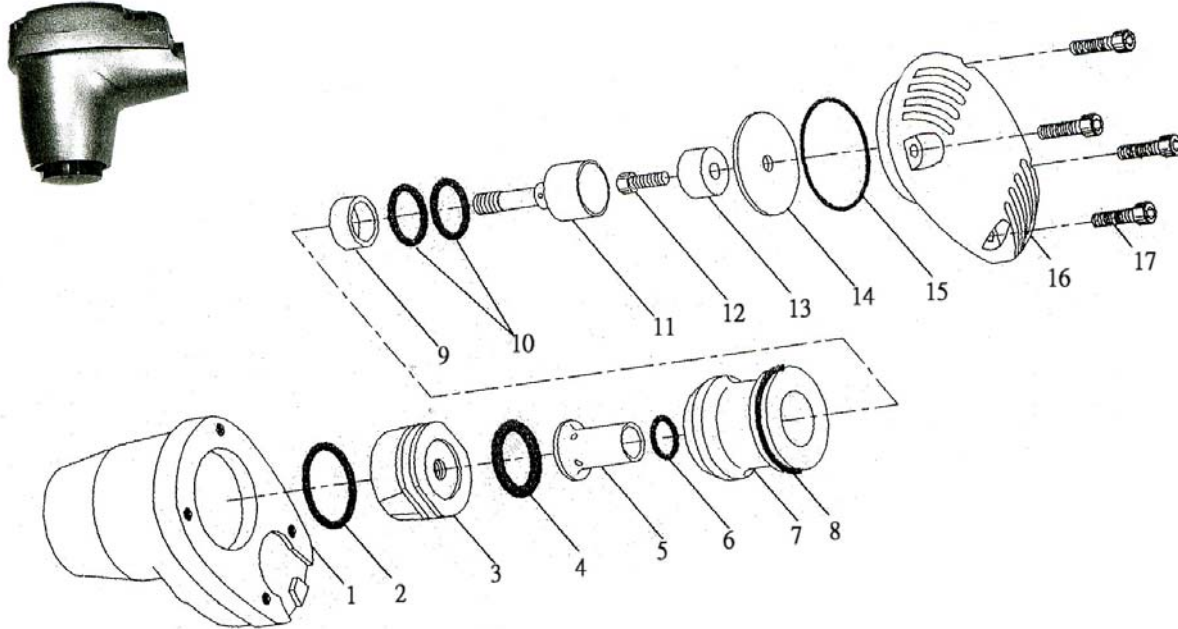

AH898-2 & AH898-6 AUTOMATIC AIR HAMMER

Wespro Pneumatic Tools

<u>No.</u>	<u>Description</u>	<u>Order Code</u>	<u>Qty</u>
1	Housing	100398	1
2	O-Ring	101111	1
3	Tip Hammer - Super Soft Plastic (Pink) (15SS)	91820	1
	Tip Hammer - Soft Plastic (Blue) (15S)	91821	1
	Tip Hammer - Medium Plastic (Black) (15M)	91822	1
	Tip Hammer - Hard Plastic (Yellow) (15H)	91823	1
	Tip Hammer - Aluminum (15AL)	91824	1
	Tip Hammer - Steel (15ST)	91825	1
4	Stroke Control Spacer	101112	1
5	Sleeve	101113	1
6	O-Ring	101114	1
7	Valve	101115	1
8	O-Ring	101116	1
9	Bumper	101117	1
10	O-Ring	101118	2
11	Stem	101119	1
12	Screw	101120	1
13	Plug	101121	1
14	Exhaust Seat	101122	1
15	O-Ring	101123	1
16	Cap	101124	1
17	Screw	101125	4