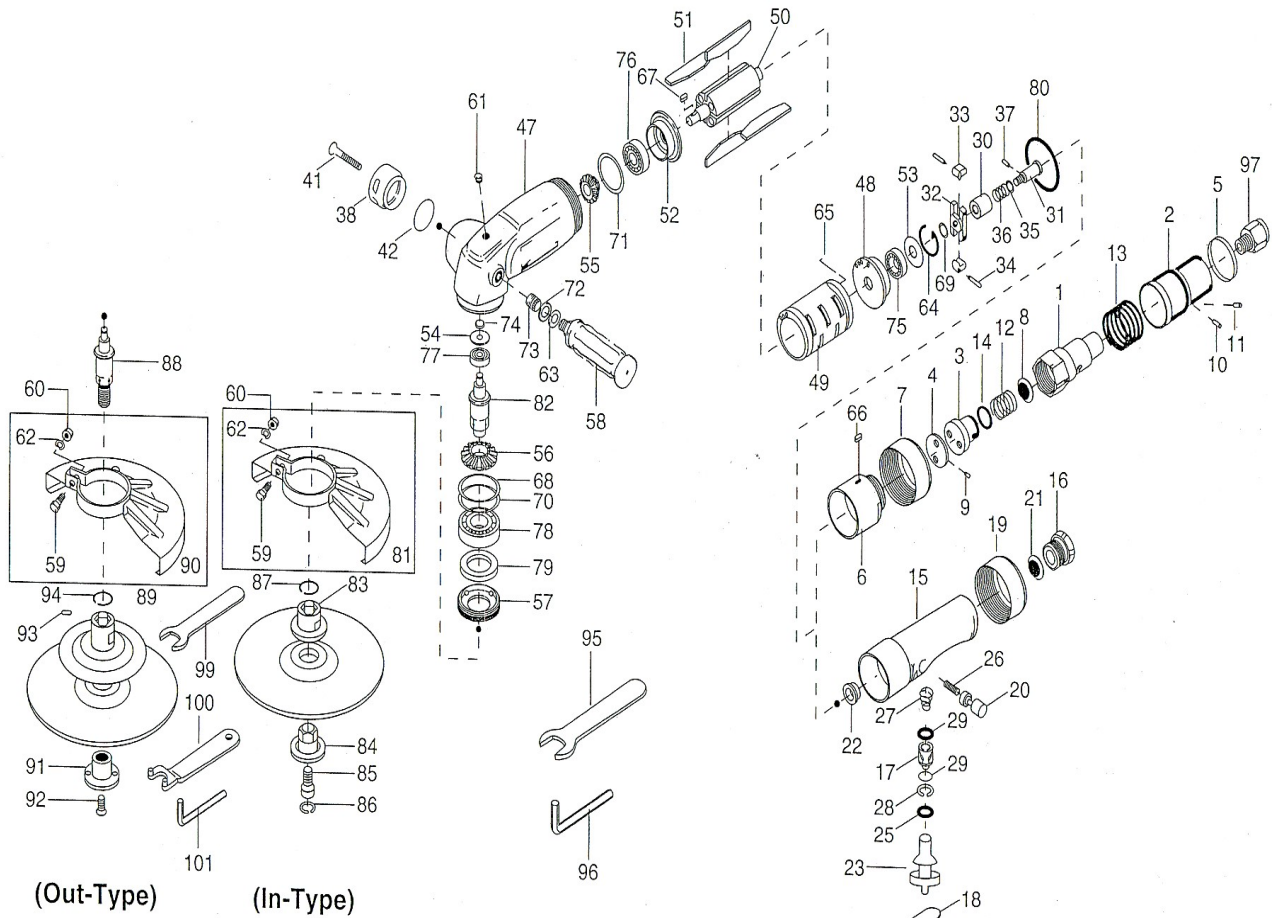

SG776A /AR

7" GOVERNED SANDER / GRINDER

Wespro Pneumatic Tools

**SG776A /AR****7" GOVERNED SANDER / GRINDER****Wespro Pneumatic Tools**

<u>No.</u>	<u>Description</u>	<u>Order Code</u>	<u>Qty</u>	<u>No.</u>	<u>Description</u>	<u>Order Code</u>	<u>Qty</u>
1	Handle (Roll Type)	WP 707001	1	59	Hex. Screw	32225	1
1A	Handle Ass'y (#1 ~ 14)	124101	1	60	Hex. Nut	32558	1
15	Handle (Lever Type)	112837	1	61	Allen Head Plug	32699	1
15A	Handle Ass'y (#15 ~ 29)	114820	1	62	Spring Washer	32621	1
16	Air Inlet Bushing	113015	1	63	Spring Washer	32624	1
17	Valve Bushing	112838	1	64	Snap Ring	63271	1
18	Valve Lever	112839	1	65	Roll Pin	33134	1
19	Valve Body Nut	113048	1	66	Key	33272	1
20	Safety Pin	112840	1	67	Key	33219	1
21	Filter	113049	1	68	Spacer	112851	1
22	Governor Valve Bushing	112841	1	69	Spacer	112852	1
23	Valve Stem w/ O-Ring	115373	1	70	Adjusting Spacer	33573	1
24	Roll Pin	33159	1	71	Adjusting Spacer	113907	1
25	O-Ring	113050	1	72	spacer	112853	1
26	Spring	112842	1	73	Holico Insert	113017	1
27	Cone Spring	113051	1	74	Outer Snap Ring	34181	1
28	Inner Snap Ring	34151	1	75	Ball Bearing	112030	1
29	O-Ring	113052	2	76	Ball Bearing	112045	1
30	Governor Valve	112843	1	77	Ball Bearing	114815	1
31	Governor Spindle	113053	1	78	Ball Bearing	113685	1
32	Governor Cage	112844	1	79	Flat Ring	34793	1
32A	Governor Ass'y (#30 ~ 37)	114821	1	80	O-Ring	34722	1
33	Governor Weight	112845	2	81	Wheel Guard	113057	1
34	Roll Pin	33144	2	82	Wheel Spindle (IN)	128777	1
35	Adjusting Spacer	112846	1	83	Wheel Holder Flange	128740	1
36	Spring	113054	1	84	Wheel Nut Flange	128742	1
37	Pin	113055	1	85	Hex. Socket Cap Screw	128745	1
38	Exhaust Stack	113056	1	86	Inner Snap Ring	128748	1
41	Allen Flush Head Bolt	59792	1	87	Snap Ring	128750	1
42	O-Ring	34710	1	88	Wheel Spindle (OUT)	112855	1
47	Casing	112847	1	89	Wheel Holder Flange	103981	1
48	Rear End Plate	113104	1	90	Wheel Guard	112856	1
49	Cylinder	111214	1	91	Wheel Nut Flange	112857	1
50	Rotor	135794	1	92	Allen Head Screw	114278	1
51	Rotor Blade	112859	4	93	Roll Pin	33145	1
52	Front End Plate	113105	1	94	Inner Snap ring	34218	1
53	Rear Plate Spacer	113019	1	95	Spanner	112858	1
54	Wheel Spindle Rear Cover	112848	1	96	Allen Wrench	31960	1
55	Driving Gear	112849	1	99	Spanner	112858	1
56	driven Gear	112850	1	100	Spanner	113059	1
57	Casing Front Cover	113058	1	101	Allen Wrench	31969	1
58	Dead Handle	121353	1				