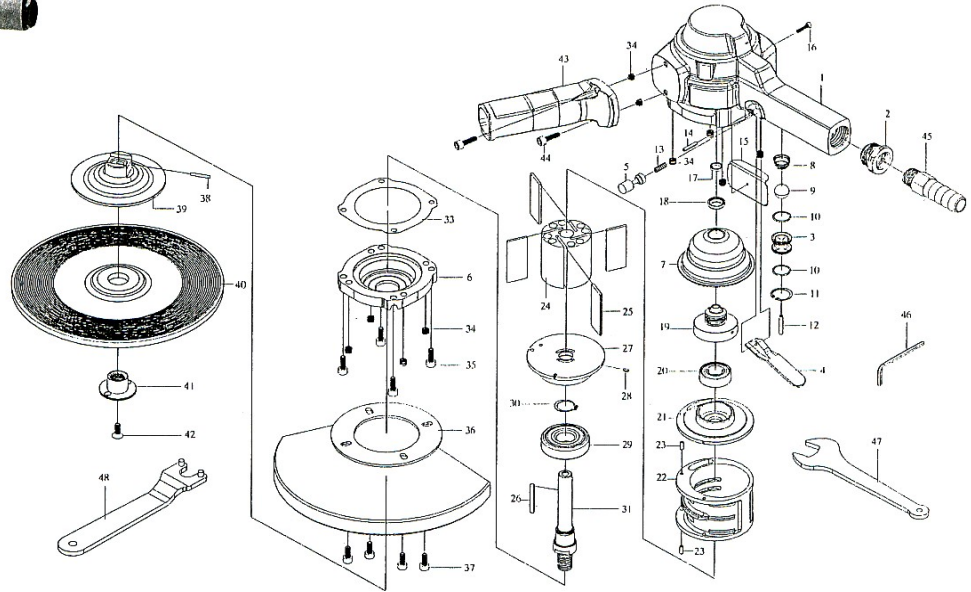

*** New type of governor assembly implemented on April 24, 2003.**

<u>No.</u>	<u>Description</u>	<u>Order Code</u>	<u>Qty</u>	<u>No.</u>	<u>Description</u>	<u>Order Code</u>	<u>Qty</u>
1	Casing	147966	1	25	Rotor Blade	147980	4
2	Air Inlet Bushing	147967	1	26	Key	148005	1
3	Valve Bushing	147968	1	27	Front Plate	147981	1
4	Valve Lever	147969	1	28	Spring Pin	148001	1
5	Safety Pin	147970	1	29	Ball Bearing	112954	1
6	Head Cover	147971	1	30	Retainer Ring	148009	1
7	Inner Cover	192018	1	31	Wheel Spindle	147983	1
8	Spring	148007	1	33	Head Cover Packing	147987	1
9	Ball	148010	1	34	Heli-Sert	147998	10
10	O-Ring	148011	2	35	Allen Head Screw	147993	4
11	Retainer Ring	148008	1	36	Wheel Guard 7"	73325	1
12	Pin	148000	1		Wheel Guard 9"	148013	1
13	Spring	112842	1	37	Allen Head Screw	147992	4
14	Spring Pin	148004	1	38	Spring Pin	130572	1
15	Exhaust Deflector	147986	1	39	Wheel Holder Flange	130369	1
16	Allen Head Screw	147991	1	40	Disc Wheel	(Not Included)	0
17	Oil Seal	192019	1	41	Wheel Nut Flange	147778	1
18	Inner Cover Shroud	192020	1	42	Allen Head Screw	147994	1
19	Governor Assembly	192021	1	43	Dead Handle	147984	1
20	Ball Bearing	112047	1	44	Allen Head Screw	147993	2
21	Rear Plate	147977	1	45	Air Hose Nipple	32016	1
22	Cylinder	147978	1	46	Allen Wrench	31969	1
23	Spring Pin	148003	2	47	Spanner	147779	1
24	Rotor	147979	1	48	Spanner	147780	1