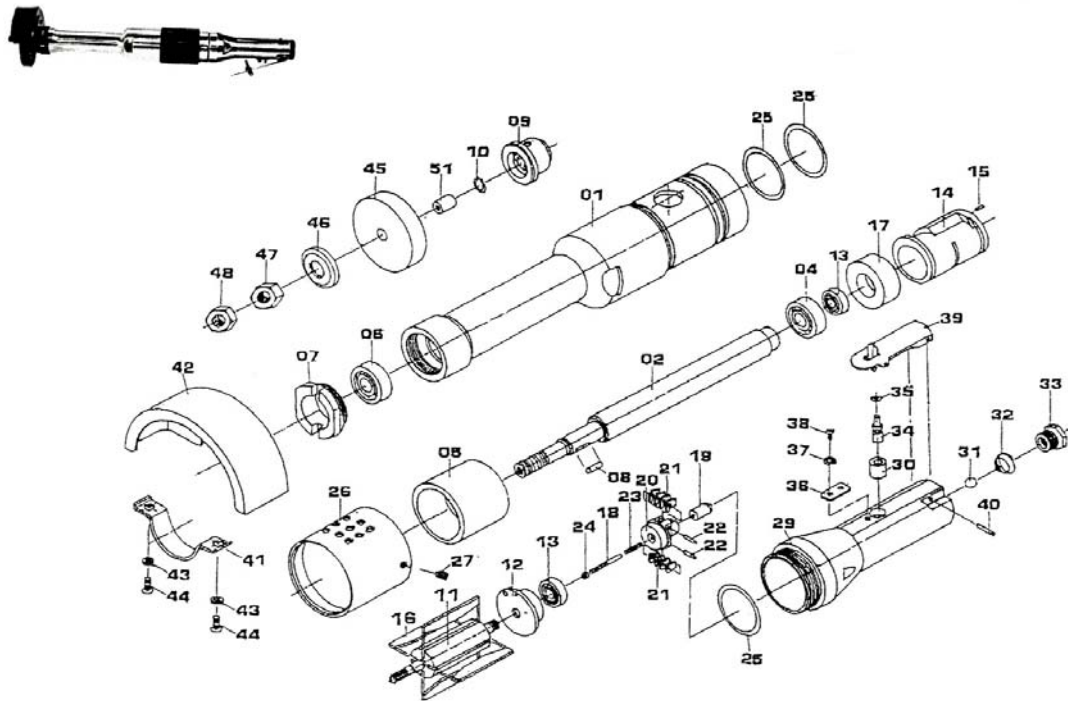

G312S

3" GOVERNED STRAIGHT GRINDER

Wespro Pneumatic Tools

<u>No.</u>	<u>Description</u>	<u>Order Code</u>	<u>Qty</u>	<u>No.</u>	<u>Description</u>	<u>Order Code</u>	<u>Qty</u>
1	Motor Housing	WP SG-30001	1	29	Throttle Valve Housing	216146	1
2	Arbor Composition	114389	1	30	Bushing	114400	1
4	Ball Bearing	112034	1	31	Steel Ball	114401	1
5	Spacer	114390	1	32	Conical Spring	114402	1
6	Ball Bearing	112031	1	33	air Inlet	114403	1
7	Bearing Cap	WP SG-30007	1	34	Valve Stem	114404	1
8	Needle Roller	114391	1	35	O-ring	114405	1
9	Flange	114392	1	36	Lock sheet	114406	1
10	External Stop Ring	114393	1	37	Spring Washer	WP SW2-040A	1
11	Rotor	114394	1	38	Button Head Screw	114407	1
12	Rear End Plate	81735	1	39	Throttle Lever Assembly	114408	1
13	Ball Bearing	112040	2	40	Spring Pin	101726	1
14	Cylinder	81733	1	41	Guard Clamp Plate	WP SG-30037	1
15	Spring Pin	101740	1	42	Center Wheel Guard	114171	1
16	Rotor Blade	81734	4	43	Spring Washer	105025	2
17	Front End Plate	114396	1	44	Button Head Screw	WP S4-5015A	2
18	Adjust Screw	120333	1	45	Straight Grinder Wheel	See Wespro Cat.	1
19	Plunger	WP SG-30019	1	46	Flange	114409	1
20	Governor	179551	1	47	Hex. Nut	113979	1
21	Pendulum	179552	8	48	Hex. Nut	113980	1
22	Spring Pin	81757	2	49	Setting Bar	114410	1
23	Spring Pin	120333	1	50	Single Ended Spanner	114411	1
24	Adjust Nut	106807	1	51	Spacer Collar	113978	1
25	O-ring	81737	3	K01	Throttle Valve Housing Kit	114412	1
26	Exhaust Deflector	114398	1	K02	Valve Kit	114413	1
27	Set Screw	114399	1	K03	Governor Kit	WP SG-30LK03	1