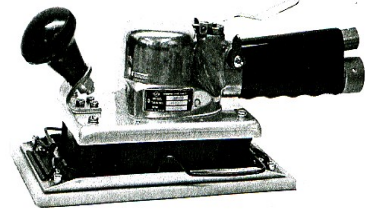

836D

RECTANGULAR PAD ORBITAL SANDER

Wespro Pneumatic Tools

**836D****RECTANGULAR PAD ORBITAL SANDER****Wespro Pneumatic Tools**

<u>No.</u>	<u>Description</u>	<u>Order Code</u>	<u>Qty</u>	<u>No.</u>	<u>Description</u>	<u>Order Code</u>	<u>Qty</u>
1	Body	197262	1	38	Front Knob	107462	1
2	Valve Pin Sleeve	107428	1	39	Nut	107463	1
3	O-Ring	88535	2	40	Screw c/w Lock Washer	88550	4
4	Wave Washer	107430	1	41	Screw	169151	4
5	O-Ring	88537	1	42	Skirt	107464	1
6	Valve	107431	1	43	Skirt Felt	107465	1
7	Valve Spring	88538	1	44	Snap Ring	107466	1
8	Spring Pin	107434	1	45	Aluminum Dust Seal	107468	1
9	Valve Lever	107435	1	46	Felt Ring	107467	1
10	Spring Pin	107436	1	47	Ball Bearing	112080	2
11	Snap Ring	107437	1	48	Shoe Bearing Case	107470	1
12	Wave Washer	107438	1	49	Shoe	107823	1
13	O-Ring	107439	2	50	Clip Weight	107473	2
14	Regulator	107440	1	51	Screw Set c/w Nut & Washer	107474	4
15	Regulator Lever	107441	1	52	Screw	88563	6
16	Screw	107442	1	53	Washer	115496	1
17	Wing Bolt	107443	1	54	Screw	88558	1
19	Nipple	107444	1	55	Packing	88559	1
20	Screw	88558	1	56	Backing Pad (PSA)	177849	1
21	U-Balancer	107446	1		Backing pad (Velcro) - Optional	107159	
22	Ball Bearing	112046	2	57	Cap Screw	107478	4
23	Bearing Plate	96312	2	58	Vacuum Hose	107481	1
24	Cylinder	96381	1	62	Felt Ring	96387	1
25	O-Ring	88544	1	63	Support Washer	107483	4
26	Roll Pin	103515	1	64	Skirt Clamper	107484	4
27	Rotor	96383	1	65	Support Washer	107485	4
28	Vane Spring	96391	4	66	Skirt Liner	107486	2
29	Vane	88546	4	67	Screw	WP 834060	4
30	Rotor Shaft	107455	1	70	Dust Bag	84511	2
31	L-Balancer	107456	1	71	Bracket	107488	1
32	Cap Screw	107457	1	72	Cap Screw	WP 836072	3
33	Key	96378	1	73	Nut	107490	3
34	Side Plate	88547	2	74	Clip	130899	2
36	Gasket	107460	1	75	Plastic Grip	WP 834071	1
37	Base Plate	107461	1				