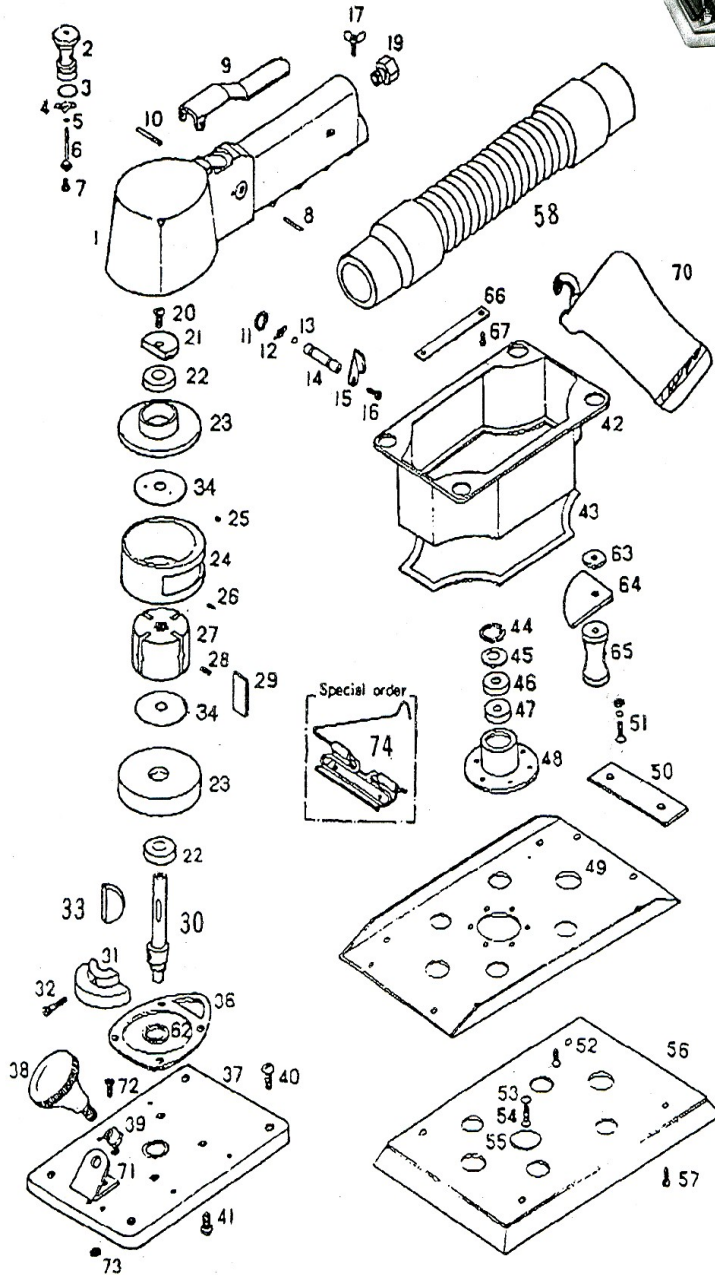

836D

RECTANGULAR PAD ORBITAL SANDER

Wespro Pneumatic Tools

**836D****RECTANGULAR PAD ORBITAL SANDER****Wespro Pneumatic Tools**

<u>No.</u>	<u>Description</u>	<u>Order Code</u>	<u>Qty</u>	<u>No.</u>	<u>Description</u>	<u>Order Code</u>	<u>Qty</u>
1	Body	197262	1	38	Front Knob	107462	1
2	Valve Pin Sleeve	107428	1	39	Nut	107463	1
3	O-Ring	88535	2	40	Screw c/w Lock Washer	88550	4
4	Wave Washer	107430	1	41	Screw	169151	4
5	O-Ring	88537	1	42	Skirt	107464	1
6	Valve	107431	1	43	Skirt Felt	107465	1
7	Valve Spring	88538	1	44	Snap Ring	107466	1
8	Spring Pin	107434	1	45	Aluminum Dust Seal	107468	1
9	Valve Lever	107435	1	46	Felt Ring	107467	1
10	Spring Pin	107436	1	47	Ball Bearing	112080	2
11	Snap Ring	107437	1	48	Shoe Bearing Case	107470	1
12	Wave Washer	107438	1	49	Shoe	107823	1
13	O-Ring	107439	2	50	Clip Weight	107473	2
14	Regulator	107440	1	51	Screw Set c/w Nut & Washer	107474	4
15	Regulator Lever	107441	1	52	Screw	88563	6
16	Screw	107442	1	53	Washer	115496	1
17	Wing Bolt	107443	1	54	Screw	88558	1
19	Nipple	107444	1	55	Packing	88559	1
20	Screw	88558	1	56	Backing Pad (PSA)	177849	1
21	U-Balancer	107446	1		Backing pad (Velcro) - Optional	107159	
22	Ball Bearing	112046	2	57	Cap Screw	107478	4
23	Bearing Plate	96312	2	58	Vacuum Hose	107481	1
24	Cylinder	96381	1	62	Felt Ring	96387	1
25	O-Ring	88544	1	63	Support Washer	107483	4
26	Roll Pin	103515	1	64	Skirt Clamper	107484	4
27	Rotor	96383	1	65	Support Washer	107485	4
28	Vane Spring	96391	4	66	Skirt Liner	107486	2
29	Vane	88546	4	67	Screw	WP 834060	4
30	Rotor Shaft	107455	1	70	Dust Bag	84511	2
31	L-Balancer	107456	1	71	Bracket	107488	1
32	Cap Screw	107457	1	72	Cap Screw	WP 836072	3
33	Key	96378	1	73	Nut	107490	3
34	Side Plate	88547	2	74	Clip	130899	2
36	Gasket	107460	1	75	Plastic Grip	WP 834071	1
37	Base Plate	107461	1				