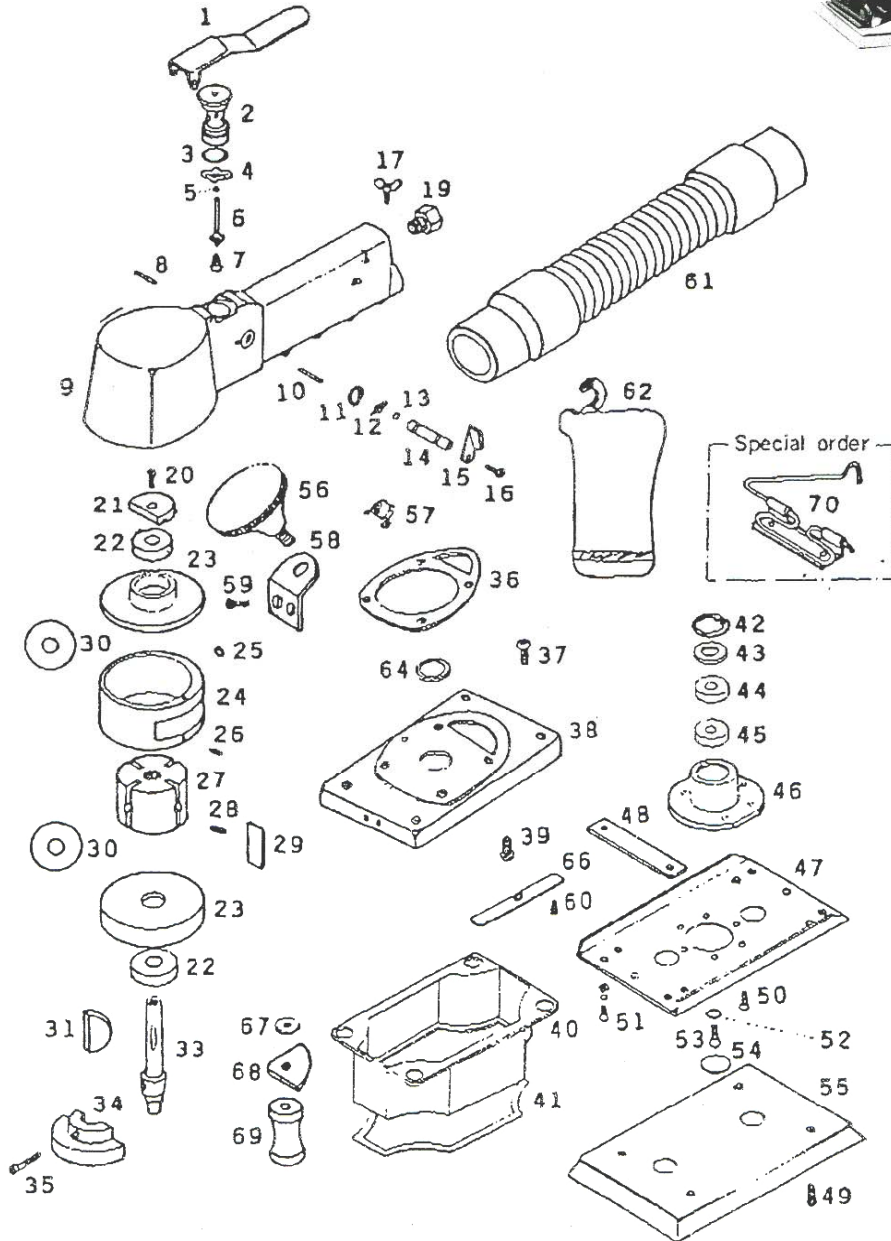

834D

RECTANGULAR PAD ORBITAL SANDER

Wespro Pneumatic Tools

**834D****RECTANGULAR PAD ORBITAL SANDER****Wespro Pneumatic Tools**

<u>No.</u>	<u>Description</u>	<u>Order Code</u>	<u>Qty</u>	<u>No.</u>	<u>Description</u>	<u>Order Code</u>	<u>Qty</u>
1	Valve Lever	107435	1	37	Screw c/w Lock Washer	88550	4
2	Valve Pin Sleeve	107428	1	38	Base Plate	107461	1
3	O-Ring	88535	2	39	Screw	169151	4
4	Wave Washer	107430	1	40	Skirt	WP 834040	1
5	O-Ring	88537	1	41	Skirt Felt	WP 834041	1
6	Valve	107431	1	42	Snap Ring	107466	1
7	Valve Spring	88538	1	43	Aluminum Dust Seal	107468	1
8	Spring Pin	107436	1	44	Felt Ring	107467	1
9	Body	197262	1	45	Ball Bearing	112080	2
10	Spring Pin	107434	1	46	Shoe Bearing Case	WP 834046	1
11	Snap Ring	107437	1	47	Shoe	WP 834047	1
12	Wave Washer	107438	1	48	Clip Plate	107473	2
13	O-Ring	107439	2	49	Cap Screw	107478	4
14	Regulator	107440	1	50	Screw	88563	6
15	Regulator Lever	107441	1	51	Screw Set c/w nut & Washer	115495	4
16	Screw	107442	1	52	Washer	115496	1
17	Wing Bolt	107443	1	53	Screw	88558	1
19	Nipple	107444	1	54	Packing	88559	1
20	Screw	88558	1	55	Backing Pad (PSA)	107167	1
21	U-Balancer	107446	1		Backing Pad (Velcro) - Optional	109680	
22	Ball Bearing	112046	2	56	Front Knob	107462	1
23	Bearing Plate	96312	2	57	Nut	107463	1
24	Cylinder	96381	1	58	Grip Bracket	WP 834058	1
25	O-Ring	88544	1	59	Screw	WP 834058	2
26	Roll Pin	103515	1	60	Screw	WP 834059	1
27	Rotor	96383	1	61	Vacuum Hose	107481	1
28	Vane Spring	96391	4	62	Dust Bag	84511	1
29	Vane	88546	4	64	Felt Ring	96387	1
30	Side Plate	88547	2	66	Skirt Liner	WP 834066	2
31	Key	96378	1	67	Support Washer	107483	4
33	Rotor Shaft	107455	1	68	Skirt Clamper	WP 834068	4
34	L-Balancer	107456	1	69	Support	107485	4
35	Cap Screw	107456	1	70	Clip	107491	2
36	Body Gasket	107460	1		Plastic Grip	WP 834071	1