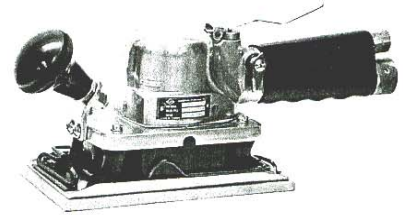

834D

RECTANGULAR PAD ORBITAL SANDER

Wespro Pneumatic Tools

**834D****RECTANGULAR PAD ORBITAL SANDER****Wespro Pneumatic Tools**

<u>No.</u>	<u>Description</u>	<u>Order Code</u>	<u>Qty</u>	<u>No.</u>	<u>Description</u>	<u>Order Code</u>	<u>Qty</u>
1	Valve Lever	107435	1	37	Screw c/w Lock Washer	88550	4
2	Valve Pin Sleeve	107428	1	38	Base Plate	107461	1
3	O-Ring	88535	2	39	Screw	169151	4
4	Wave Washer	107430	1	40	Skirt	WP 834040	1
5	O-Ring	88537	1	41	Skirt Felt	WP 834041	1
6	Valve	107431	1	42	Snap Ring	107466	1
7	Valve Spring	88538	1	43	Aluminum Dust Seal	107468	1
8	Spring Pin	107436	1	44	Felt Ring	107467	1
9	Body	197262	1	45	Ball Bearing	112080	2
10	Spring Pin	107434	1	46	Shoe Bearing Case	WP 834046	1
11	Snap Ring	107437	1	47	Shoe	WP 834047	1
12	Wave Washer	107438	1	48	Clip Plate	107473	2
13	O-Ring	107439	2	49	Cap Screw	107478	4
14	Regulator	107440	1	50	Screw	88563	6
15	Regulator Lever	107441	1	51	Screw Set c/w nut & Washer	115495	4
16	Screw	107442	1	52	Washer	115496	1
17	Wing Bolt	107443	1	53	Screw	88558	1
19	Nipple	107444	1	54	Packing	88559	1
20	Screw	88558	1	55	Backing Pad (PSA)	107167	1
21	U-Balancer	107446	1		Backing Pad (Velcro) - Optional	109680	
22	Ball Bearing	112046	2	56	Front Knob	107462	1
23	Bearing Plate	96312	2	57	Nut	107463	1
24	Cylinder	96381	1	58	Grip Bracket	WP 834058	1
25	O-Ring	88544	1	59	Screw	WP 834058	2
26	Roll Pin	103515	1	60	Screw	WP 834059	1
27	Rotor	96383	1	61	Vacuum Hose	107481	1
28	Vane Spring	96391	4	62	Dust Bag	84511	1
29	Vane	88546	4	64	Felt Ring	96387	1
30	Side Plate	88547	2	66	Skirt Liner	WP 834066	2
31	Key	96378	1	67	Support Washer	107483	4
33	Rotor Shaft	107455	1	68	Skirt Clamper	WP 834068	4
34	L-Balancer	107456	1	69	Support	107485	4
35	Cap Screw	107456	1	70	Clip	107491	2
36	Body Gasket	107460	1		Plastic Grip	WP 834071	1