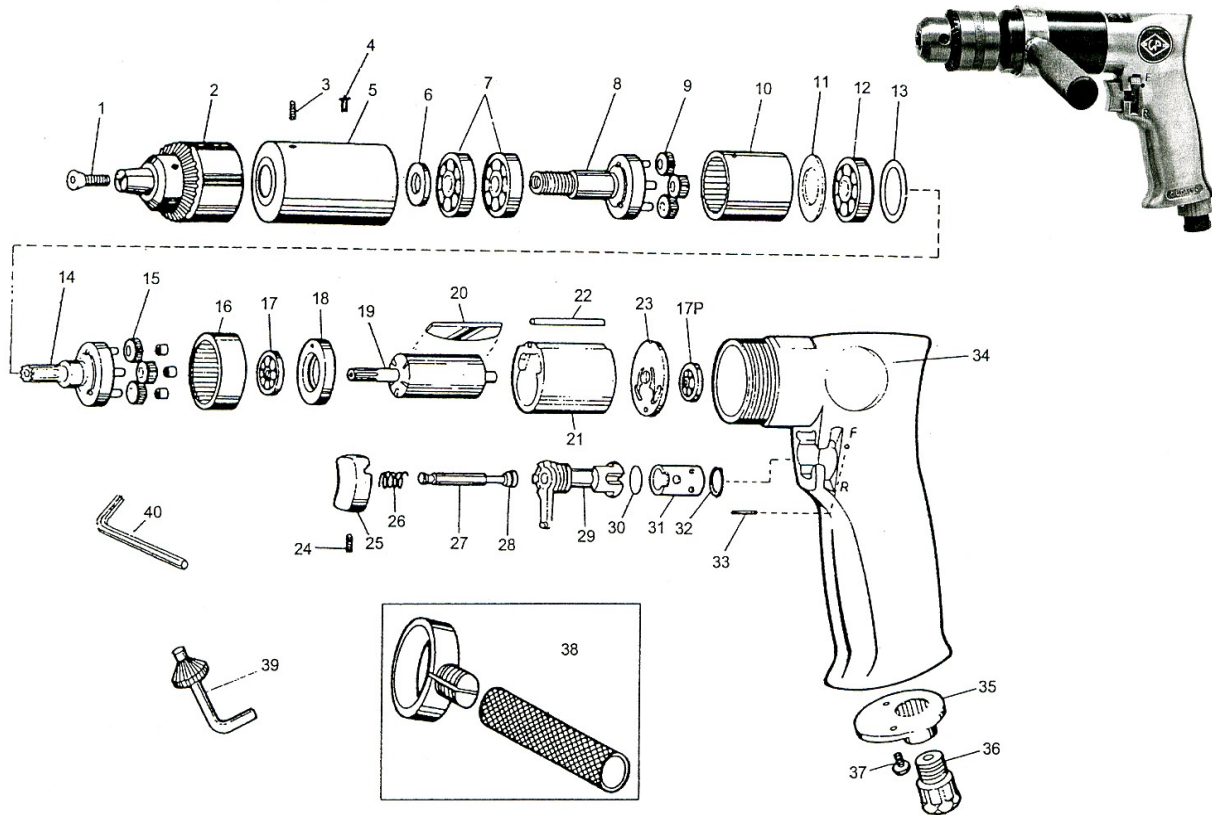

D480R, D480R-XT & D480R-10042

1/2" REVERSIBLE DRILL

Wespro Pneumatic Tools

<u>No.</u>	<u>Description</u>	<u>Order Code</u>	<u>Qty</u>	<u>No.</u>	<u>Description</u>	<u>Order Code</u>	<u>Qty</u>
1	Screw	141819	1	20	Rotor Blade	130659	5
2	Chuck Multi-Craft 1/2"	56598	1	21	Cylinder	130269	1
	Chuck Keyless 1/2"	187064		22	Pin	130268	1
	Chuck HD 1/2"	91387		23	Rear End Plate	130265	1
3	Set Screw	130662	1	24	Set Screw	133875	1
4	Grease Fitting	140999	1	25	Trigger	130272	1
5	Clamp Nut	130661	1	26	Valve Spring	130273	1
6	Chuck Spacer	130258	1	27	Valve	130274	1
7	Ball Bearing	112045	2	28	O-Ring	130275	1
8	Planet Carrier (Front)	130664	1	29	Reverse Valve	130276	1
9	Planet Gear	130665	3	30	O-Ring	130277	1
10	Internal Gear	130666	1	31	Reverse Valve Bushing	130278	1
11	Spacer	130667	1	32	O-Ring	130279	1
12	Ball Bearing	112043	1	33	Pin	130280	1
13	Washer	130663	1	34	Motor Housing	130270	1
14	Planet Carrier	130654	1	35	Exhaust Deflector	130281	1
15	Planet Gear c/w Bushing	130655	3	36	Air Inlet	130283	1
16	Internal Gear	130656	1	37	Screw	130282	2
17	Ball Bearing	112040	1	38	Dead Handle Assembly	92927	1
17P	Ball Bearing	112054	1	39	Key	46792	1
18	Bearing Case	130657	1	40	Allen Wrench	130255	1
19	Rotor	130658	1				