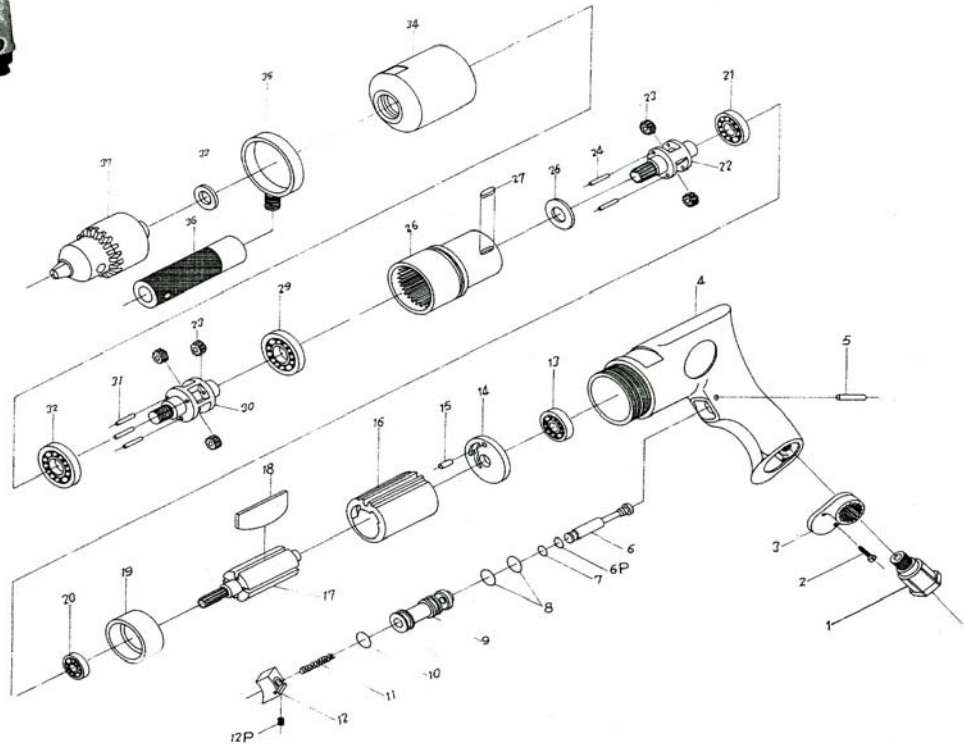

D450, D450-XT & D450-10042

1/2" HEAVY DUTY DRILL

Wespro Pneumatic Tools

<u>No.</u>	<u>Description</u>	<u>Order Code</u>	<u>Qty</u>	<u>No.</u>	<u>Description</u>	<u>Order Code</u>	<u>Qty</u>
1	Air Inlet	130283	1	19	Front End Plate	WP 147719	1
2	Screw	130282	2	20	Ball Bearing	112040	1
3	Exhaust Deflector	130281	1	21	Ball Bearing	112029	1
4	Motor Housing	130672	1	22	Planet Cage	187555	1
5	Pin	130280	1	23	Planet Gear	130676	5
6	Throttle Valve	WP 117706	1	24	Planet Pin	187554	2
6P	O-Ring	130673	1	25	Washer	WP 147725	1
7	O-Ring	WP 0380-190	1	26	Internal Gear	130677	1
8	O-Ring	130277	2	27	Key	WP 147727	1
9	Valve bushing	WP 117709	1	29	Ball Bearing	112927	1
10	O-Ring	187551	1	30	Planet Cage	150033	1
11	Valve Spring	130273	1	31	Planet Pin	WP 147731	3
12	Trigger	130272	1	32	Ball Bearing	112670	1
12P	Set Screw	133875	1	33	Chuck Spacer	130258	1
13	Ball Bearing	112054	1	34	Nose Housing	130678	1
14	Rear End Plate	130675	1	35	Clamp Ring	133783	1
15	Pin	166651	1	36	Dead Handle	133782	1
16	Cylinder	177732	1	37	Chuck Multi-craft 1/2"	56598	1
17	Rotor	WP 147717	1		Chuck Keyless 1/2"	187064	
18	Rotor Blade	130659	4		Chuck HD 1/2"	91387	