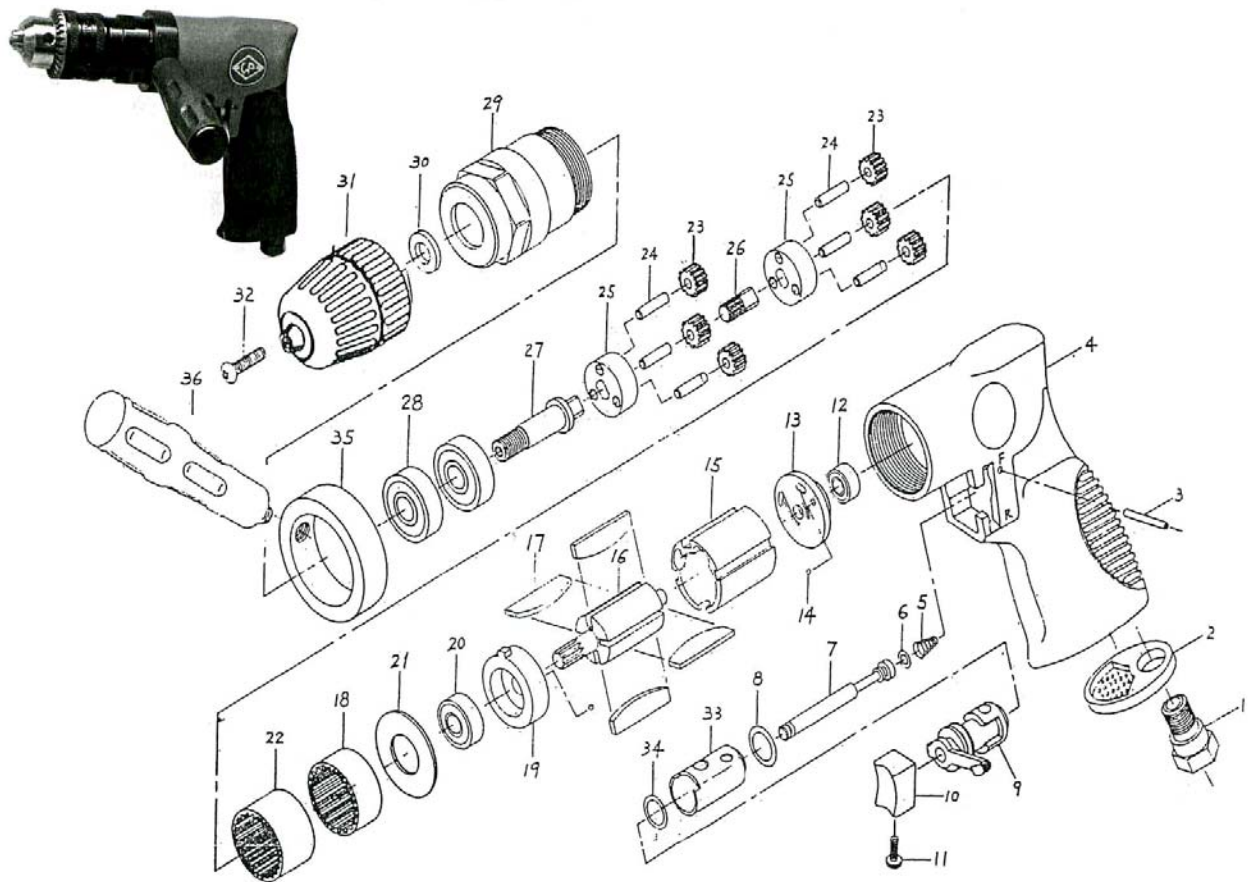

D445RG 1/2" INSUL GRIP REVERSIBLE DRILL

Wespro Pneumatic Tools

No.	Description	Order Code	Qty	No.	Description	Order Code	Qty
1	Air Inlet	174978	1	*19	Front End Plate	174995	1
2	Exhaust Sleeve	174979	1	20	Ball Bearing	112040	1
3	Spring Pin	174980	1	21	Washer	175562	1
*4	Housing	174981	1	22	Internal Gear	175567	1
5	Spring	174982	1	23	Planet Gear	175568	6
6	O-Ring	174983	1	24	Planet Gear Pin	175569	6
7	Valve Stem	174984	1	25	Gear Cage	175570	2
8	O-Ring	174985	1	26	Sun Gear	175571	1
9	Reverse Lever	174986	1	27	Spindle	175572	1
10	Trigger	174987	1	28	Ball Bearing	112042	2
11	Screw	174988	1	29	Housing Cap	175574	1
12	Ball Bearing	112062	1	30	Spacer	175002	1
*13	Rear End Plate	174989	1	31	Chuck 1/2"(Multicraft)	56598	1
14	Steel Ball	174990	2	32	Screw	175575	1
*15	Cylinder	174991	1	33	Bushing	175004	1
*16	Rotor	175560	1	34	O-Ring	175005	1
*17	Rotor Blade	174993	4	35	Clamp Ring	175576	1
18	Internal Gear	175701	1	36	Handle	175577	1

The parts with * in the front of the index numbers are different to D445RGB.