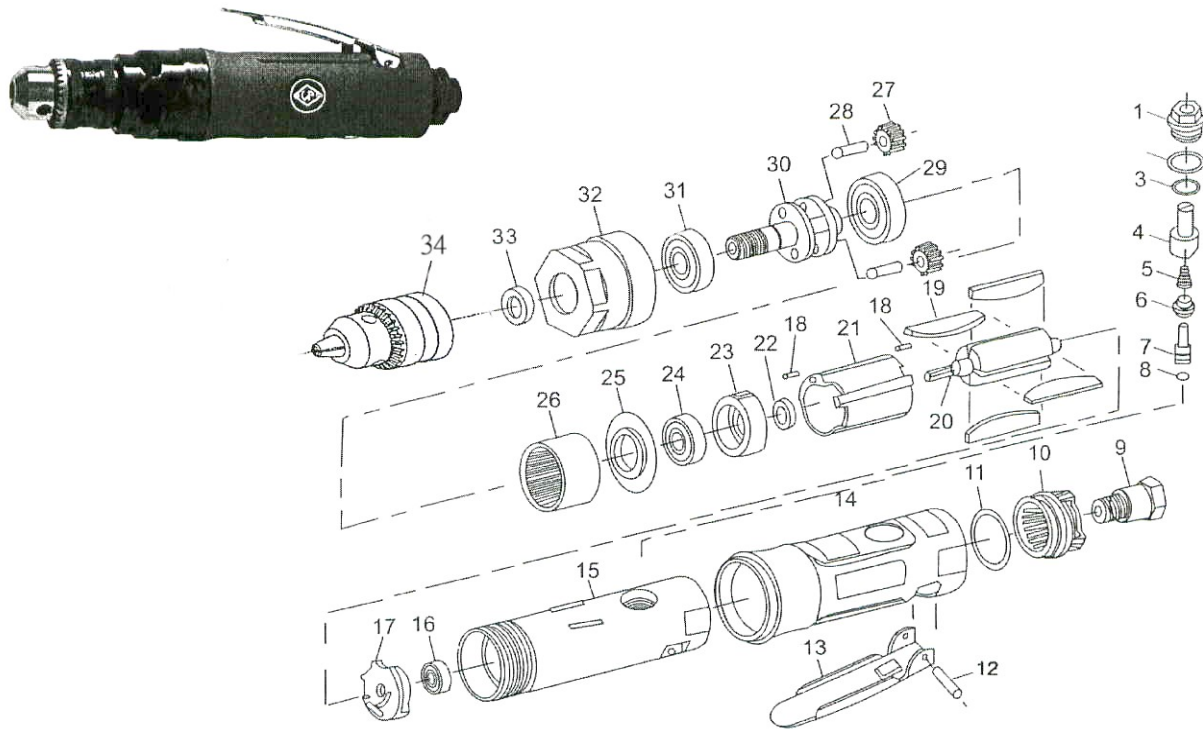

# Wespro Pneumatic Tools

<u>No.</u>	<u>Description</u>	<u>Order Code</u>	<u>Qty</u>	<u>No.</u>	<u>Description</u>	<u>Order Code</u>	<u>Qty</u>
1	Plug Screw	166401	1	19	Rotor Blade	166414	4
2	O-Ring	169284	1	20	Rotor	175378	1
3	O-Ring	169285	1	21	Cylinder	166417	1
4	Air Regulator	166402	1	22	Spacer	166418	1
5	Spring	166403	1	23	Front End Plate	166419	1
6	Valve Bushing	166404	1	24	Ball Bearing	112040	1
7	Valve Stem	166405	1	25	Washer	175371	1
8	O-Ring	166406	1	26	Internal Gear	179474	1
9	Air Inlet	166407	1	27	Planet Gear	175379	2
10	Exhaust Sleeve	169286	1	28	Planet Gear Pin	175375	2
11	O-Ring	166408	1	29	Ball Bearing	112031	1
12	Lever Pin	166409	1	30	Gear Cage	175380	1
13	Lever	166410	1	31	Ball Bearing	112043	1
14	Protecting Rubber	161395	1	32	Housing Cap	175377	1
15	Motor Housing	166411	1	33	Spacer	173503	1
16	Ball Bearing	112062	1	34	Chuck Multi-craft 3/8"	55737	1
17	Rear End Plate	166412	1		Chuck Keyless 3/8"	180527	
18	Location Pin	166413	2		Chuck HD 3/8"	72597	