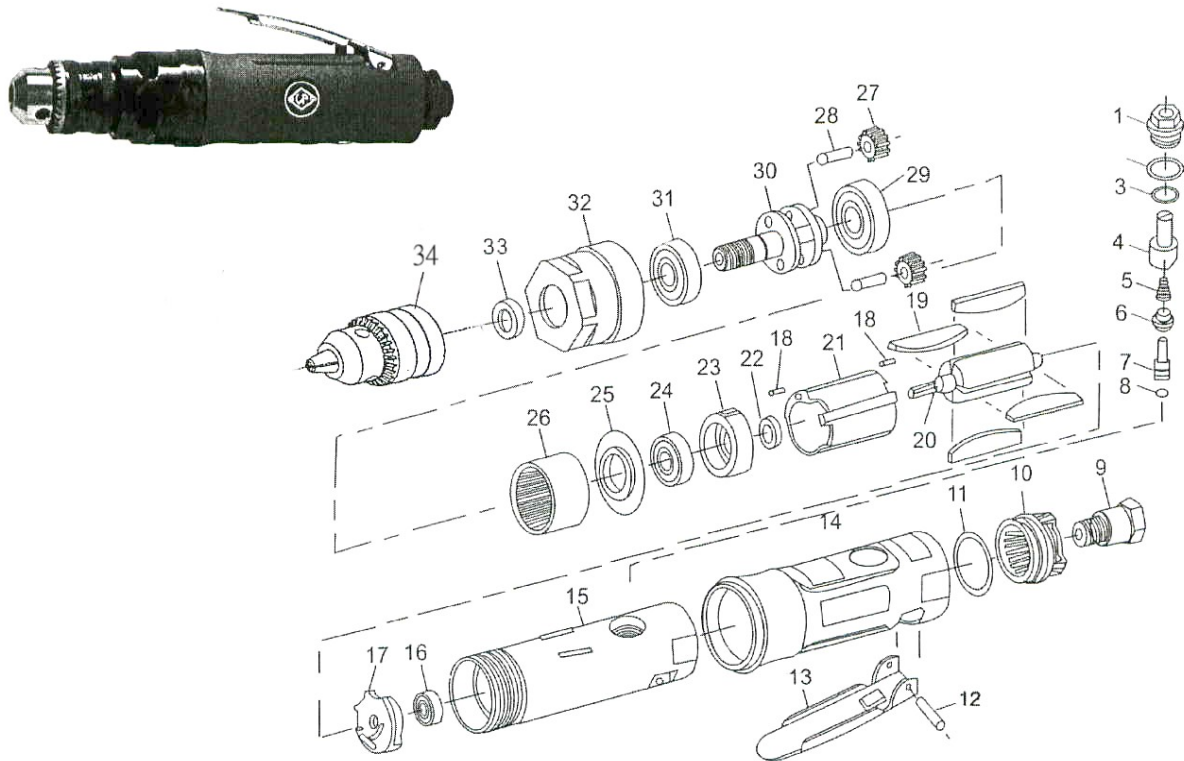

Wespro Pneumatic Tools

<u>No.</u>	<u>Description</u>	<u>Order Code</u>	<u>Qty</u>	<u>No.</u>	<u>Description</u>	<u>Order Code</u>	<u>Qty</u>
1	Plug Screw	166401	1	19	Rotor Blade	166414	4
2	O-Ring	169284	1	20	Rotor	175369	1
3	O-Ring	169285	1	21	Cylinder	166417	1
4	Air Regulator	166402	1	22	Spacer	166418	1
5	Spring	166403	1	23	Front End Plate	166419	1
6	Valve Bushing	166404	1	24	Ball Bearing	112040	1
7	Valve Stem	166405	1	25	Washer	175371	1
8	O-Ring	166406	1	26	Internal Gear	175373	1
9	Air Inlet	166407	1	27	Planet Gear	175374	2
10	Exhaust Sleeve	169286	1	28	Planet Gear Pin	175375	2
11	O-Ring	166408	1	29	Ball Bearing	112031	1
12	Lever Pin	166409	1	30	Gear Cage	175376	1
13	Lever	166410	1	31	Ball Bearing	112043	1
14	Protecting Rubber	161395	1	32	Housing Cap	175377	1
15	Motor Housing	166411	1	33	Spacer	173503	1
16	Ball Bearing	112062	1	34	Chuck Multi-craft 3/8"	55737	1
17	Rear End Plate	166412	1		Chuck Keyless 3/8"	180527	
18	Location Pin	166413	2		Chuck HD 3/8"	72597	