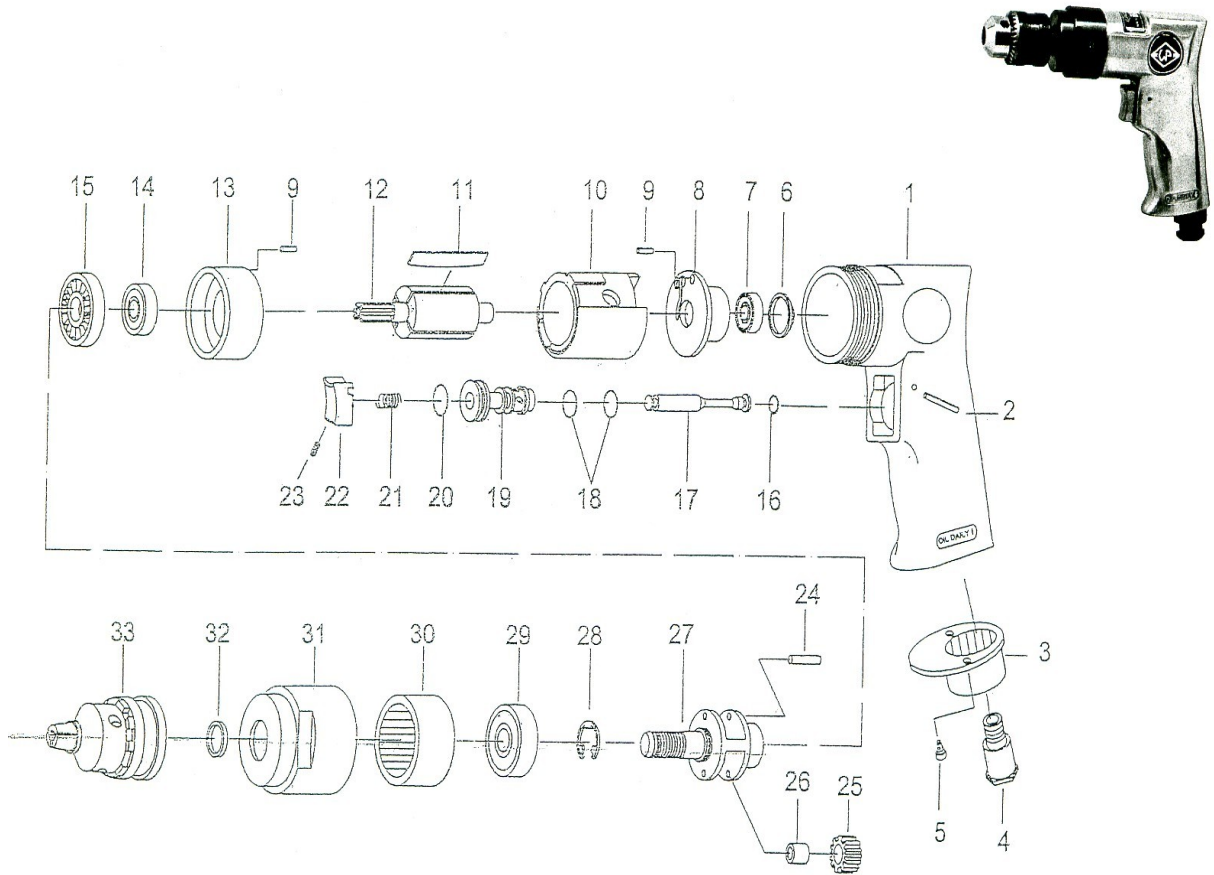

D322, D322-XT & D322-10014

3/8" DRILL

Wespro Pneumatic Tools

<u>No.</u>	<u>Description</u>	<u>Order Code</u>	<u>Qty</u>	<u>No.</u>	<u>Description</u>	<u>Order Code</u>	<u>Qty</u>
1	Motor Housing	WP 70101	1	19	Valve Bushing	91695	1
2	Pin	91692	1	20	O-Ring	91710	1
3	Muffler Diffuser	91698	1	21	Valve Spring	130273	1
4	Air Inlet	WP 70103	1	22	Trigger	130272	1
5	Screw	130282	2	23	Set Screw	91709	1
6	Bearing Cap	97319	1	24	Pin	91712	2
7	Ball Bearing	112054	1	25	Planet Gear c/w Bushing	91714	2
8	Rear End Plate	91702	1	26	Bushing (Sell with #25)		2
9	Pin	166651	2	27	Planet Cage	91713	1
10	Cylinder	177732	1	28	Retaining Ring	91716	1
11	Rotor Blade	125567	4	29	Ball Bearing	112024	1
12	Rotor	91703	1	30	Internal Gear	91718	1
13	Front End Plate	91706	1	31	Front Housing	WP 70132	1
14	Ball Bearing	112040	1	32	Chuck Spacer	89299	1
15	Ball Bearing	112029	1	33	Chuck Multi-craft 3/8"	55737	1
16	O-Ring	91620	1		Chuck Keyless 3/8"	180527	
17	Valve Stem	91694	1		Chuck HD 3/8"	72597	
18	O-Ring	91560	2				