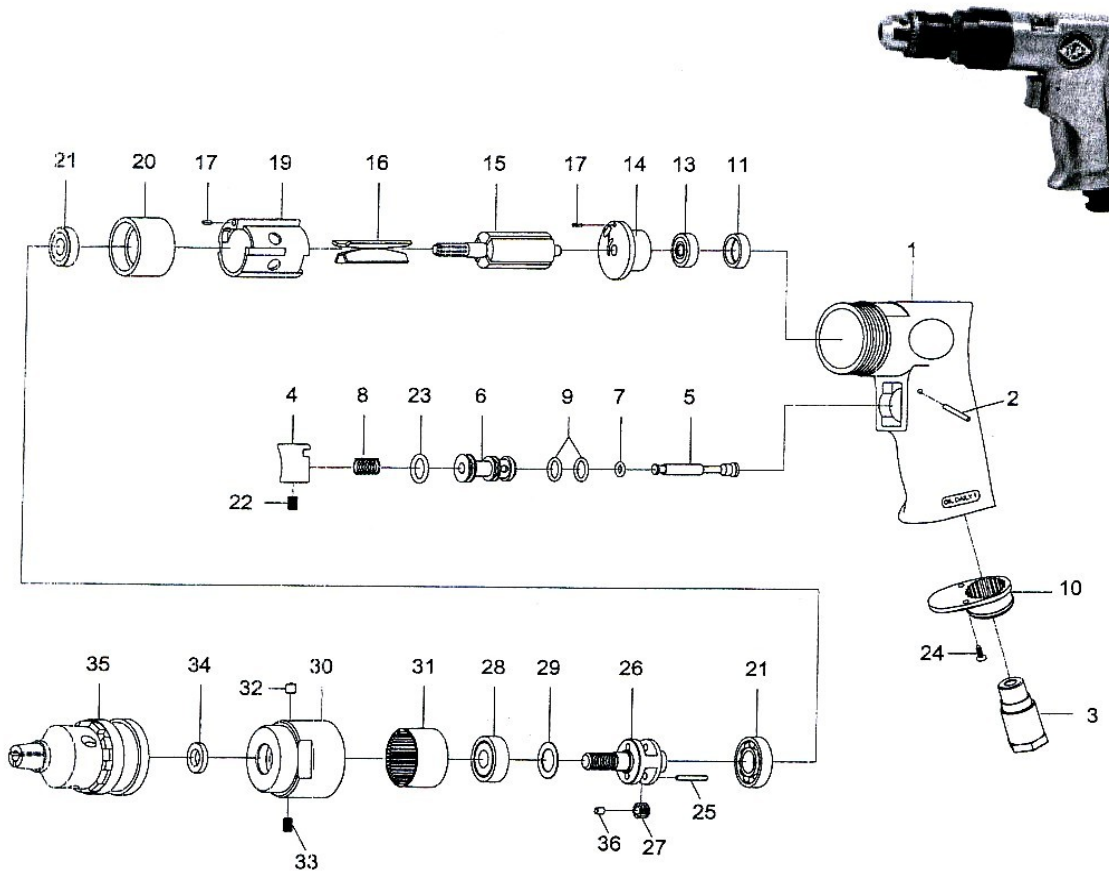

D245 & D245-XT

1/4" DRILL

Wespro Pneumatic Tools

<u>No.</u>	<u>Description</u>	<u>Order Code</u>	<u>Qty</u>	<u>No.</u>	<u>Description</u>	<u>Order Code</u>	<u>Qty</u>
1	Motor Housing	WP 70601	1	20	Ball Bearing	112671	1
2	Pin	WP 73402	1	21	Ball Bearing	112673	1
3	Air Inlet	WP 70103	1	22	Set Screw	91637	1
4	Trigger	WP 70104	1	23	O-Ring	91710	1
5	Valve Stem	91694	1	24	Screw	WP 40309	2
6	Valve Bushing	91695	1	25	Pin	91712	2
7	O-Ring	WP 70107	1	26	Planet Cage	91689	1
8	Spring	WP 70108	1	27	Planet Gear	91686	2
9	O-Ring	91560	2	28	Ball Bearing	112028	1
10	Muffler Diffuser	91698	1	29	Washer	91687	1
11	End Plate Cap	97319	1	30	Gear Housing	WP 74830	1
13	Ball Bearing	112054	1	31	Internal Gear	WP 74822	1
14	Rear End Plate	91702	1	32	Oil Cap	91755	1
15	Rotor	91680	1	33	Set Screw	WP 72935	1
16	Rotor Blade	WP 51216	4	34	Chuck Spacer	89299	1
17	Pin	91630	2	35	Chuck 1/4"	91354	1
18	Cylinder	177732	1		Chuck Keyless 1/4"		
19	Front End Plate	91683	1	36	Bushing	WP 70128	2