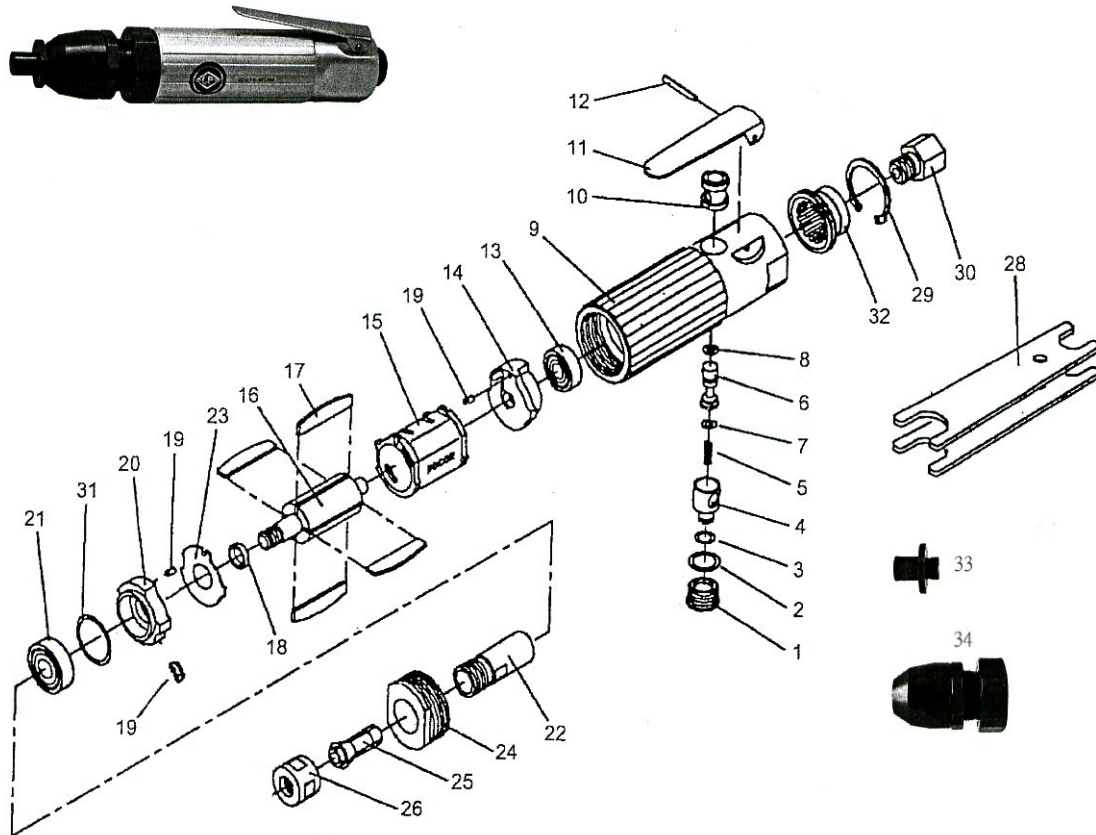

HDG18-9RLRH

INDUSTRIAL ROUTER

Wespro Pneumatic Tools

<u>No.</u>	<u>Description</u>	<u>Order Code</u>	<u>Qty</u>	<u>No.</u>	<u>Description</u>	<u>Order Code</u>	<u>Qty</u>
1	Plug Assembly	117859	1	18	Spacer	110732	1
2	O-Ring	132362	1	19	Locating Pin	110764	3
3	O-Ring	132306	1	20	Front Bearing Plate	110734	1
4	Air Regulator	117858	1	21	Ball Bearing	112080	1
5	Valve Spring	110773	1	22	Collet Body	117897	1
6	Valve Stem	117857	1	23	Steel Plate	110738	1
7	O-Ring	132308	1	24	Lock Ring	132358	1
8	O-Ring	132363	1	25	Collet Insert	124269	1
9	Motor Housing	147898	1	26	Collet Nut	83891	1
10	Valve Bushing	110777	1	28	Wrench	110743	2
11	Standard Lever	110779	1	29	Retainer Ring	132360	1
12	Lever Pin	110780	1	30	Air Inlet	132361	1
13	Ball Bearing	112040	1	31	Shim Pack	132371	0-2
14	Rear Bearing Plate	132356	1	32	Muffler	132359	1
15	Cylinder	110782	1	33	Router Guide	123704	1
16	Rotor	110783	1	34	Router Head	123703	1
17	Rotor Blade	110784	4				