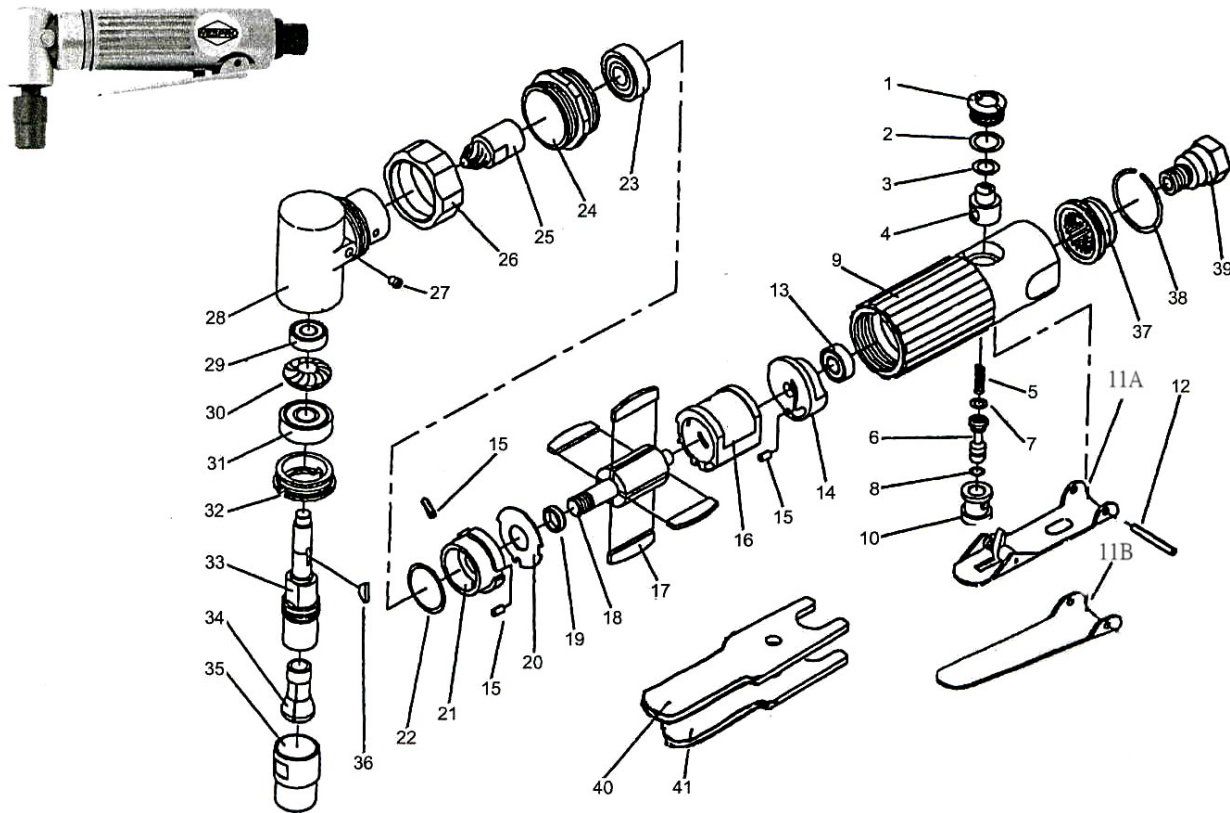

# DG22AR & DG22ARS RIGHT ANGLE DIE GRINDER

## Wespro Pneumatic Tools

<u>No.</u>	<u>Description</u>	<u>Order Code</u>	<u>QTY</u>	<u>No.</u>	<u>Description</u>	<u>Order Code</u>	<u>QTY</u>
1	Plug Screw	132304	1	21	Front Bearing Plate	132319	1
2	O-ring	132305	1	22	Shim Pack	110745	0-2
3	O-ring	174494	1	23	Ball Bearing	112040	1
4	Air Regulator	132307	1	24	Lock Ring	110716	1
5	Valve Spring	110773	1	25	Pinion Gear	132320	1
6	Valve Stem	132309	1	26	Housing Cap	110717	1
7	O-ring	174495	1	27	Grease Cap	110727	1
8	O-ring	132310	1	28	Angle Housing	130727	1
9	Motor Housing	132311	1	29	Ball Bearing	116008	1
10	Valve Bushing	110756	1	30	Bevel Gear	132321	1
11A	Safety Lever	117793	1	31	Ball Bearing	112040	1
11B	Standard Lever	110779	1	32	Clamp Nut	132322	1
12	Lever Pin	132314	1	33	Spindle	110724	1
13	Ball Bearing	112062	1	34	Collet Insert	124270	1
14	Rear Bearing Plate	132315	1	35	Collet Nut	97881	1
15	Locating Pin	110764	3	36	Woodruff Key	110723	1
16	Cylinder	132316	1	37	Muffler	187840	1
17	Rotor Blade	108929	4	38	Retainer Ring	112831	1
18	Rotor	132317	1	39	Air Inlet	132313	1
19	Rotor Collar	132318	1	40	Wrench	110725	1
20	Steel Plate	110767	1	41	Wrench	110726	1