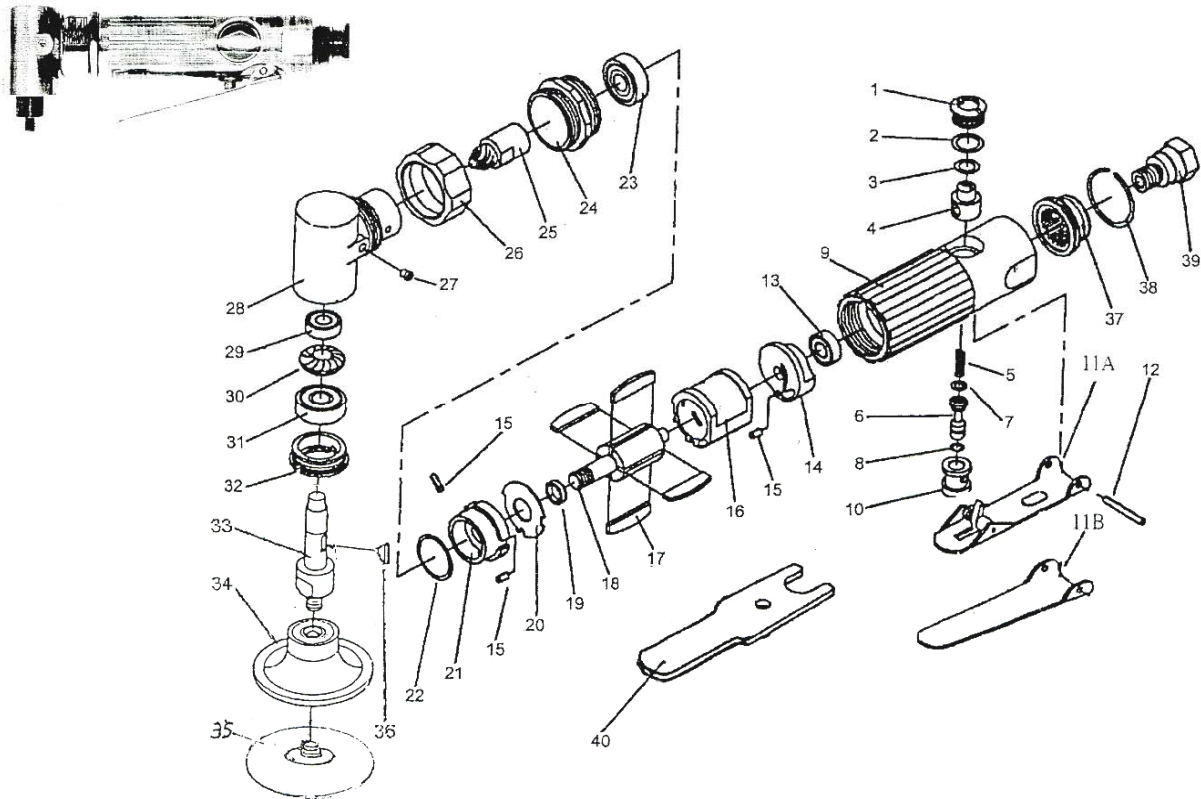

DG22AR-1/4-20 & DG22ARS-1/4-20

SANDER

Wespro Pneumatic Tools

<u>No.</u>	<u>Description</u>	<u>Order Code</u>	<u>QTY</u>	<u>No.</u>	<u>Description</u>	<u>Order Code</u>	<u>QTY</u>
1	Plug Screw	132304	1	21	Front Bearing Plate	132319	1
2	O-ring	132305	1	22	Shim Pack	110745	0-2
3	O-ring	174494	1	23	Ball Bearing	112040	1
4	Air Regulator	132307	1	24	Lock Ring	110716	1
5	Valve Spring	110773	1	25	Pinion Gear	132320	1
6	Valve Stem	132309	1	26	Housing Cap	110717	1
7	O-ring	174495	1	27	Grease Cap	110727	1
8	O-ring	132310	1	28	Angle Housing	130727	1
9	Motor Housing	132311	1	29	Ball Bearing	116008	1
10	Valve Bushing	110756	1	30	Bevel Gear	132321	1
11A	Safety Lever	117792	1	31	Ball Bearing	112040	1
11B	Standard Lever	110779	1	32	Clamp Nut	132322	1
12	Lever Pin	132314	1	33	Spindle (1/4 -20 thread)	195713	1
13	Ball Bearing	112062	1	34	Roloc Backing Pad	Optional	1
14	Rear Bearing Plate	132315	1	35	Sanding Paper	Optional	1
15	Locating Pin	110764	3	36	Woodruff Key	110723	1
16	Cylinder	132316	1	37	Muffler	187840	1
17	Rotor Blade	108929	4	38	Retainer Ring	112831	1
18	Rotor	132317	1	39	Air Inlet	132313	1
19	Rotor Collar	132318	1	40	Wrench	110725	1
20	Steel Plate	110767	1				