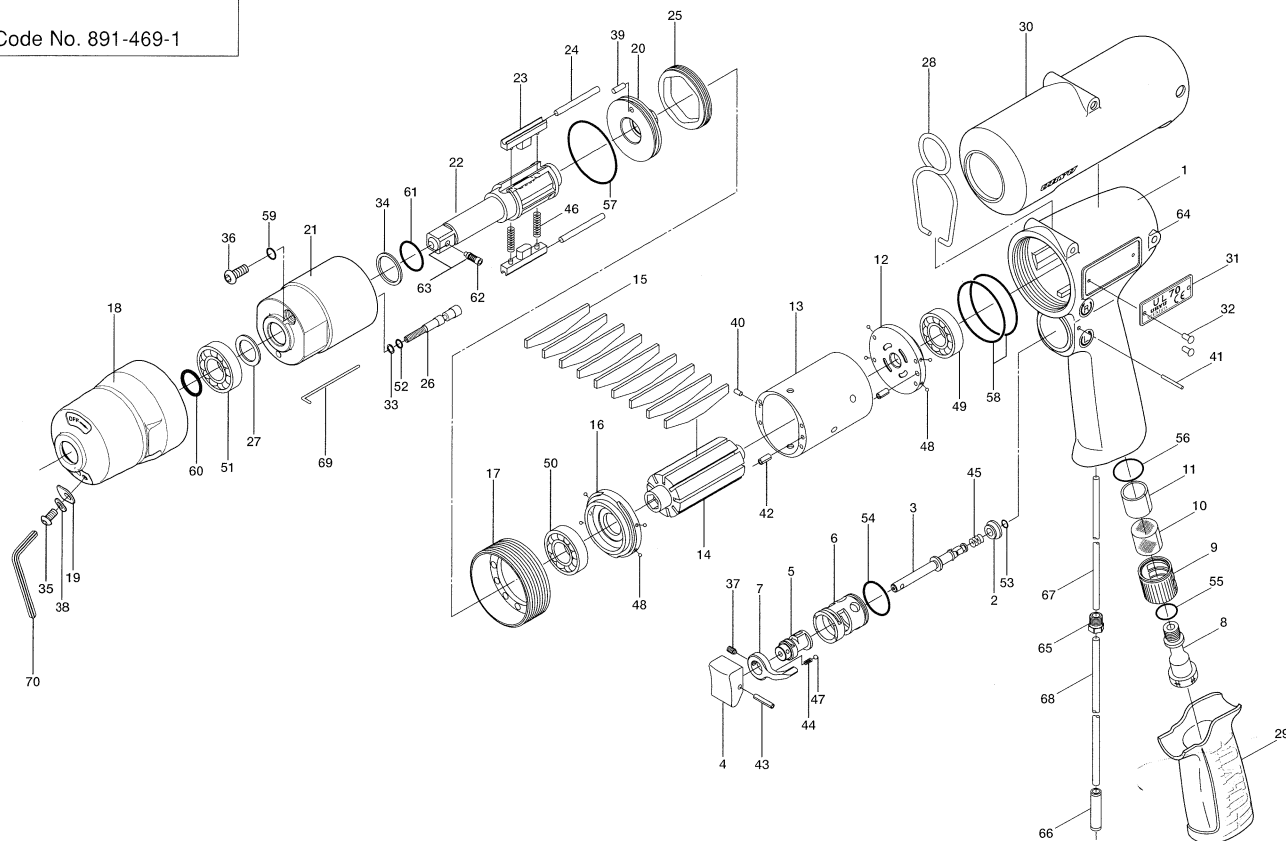

UL70 SERIES OIL-PULSE WRENCHES

EXPLODED VIEW

Liner Casing Assembly

Code No. 891-469-1

PARTS LIST

Index No.	Code No.	Parts Name	Quantity	Index No.	Code No.	Parts Name	Quantity	Index No.	Code No.	Parts Name	Quantity
# 1	143-025-8	Handle	1	#26	143-970-8	Relief Valve	1	#51	982-922-0	Ball Bearing (6901ZZ)	1
# 2	147-100-2	Valve	1	#27	178-327-9	Anvil Front Spacer	1	#52	990-320-0	O-Ring (ARP568-003)	1
# 3	147-104-2	Valve Rod	1	#28	174-790-0	Suspension Ring	1	#53	990-306-0	O-Ring (ARP568-004) (H)	1
# 4	147-107-2	Valve Lever	1	#29	147-842-2	Handle Cover	1	#54	990-912-0	O-Ring (SNS-14)	1
# 5	147-210-2	Reverse Valve	1	#30	143-840-8	Casing Cover	1	#55	990-914-0	O-Ring (SNS-16)	1
# 6	147-211-2	Reverse Valve Bushing	1	#31	143-924-8	Name Plate	1	#56	990-916-0	O-Ring (SNS-18)	1
# 7	480-212-8	Reverse Lever	1	#32	930-205-0	Screw (No.0x2.6)	2	#57	990-917-0	O-Ring (SNS-24)	1
# 8	147-091-2	Air Inlet Bushing	1	#33	944-001-0	Supporting Ring (2.1x4x1)	1	#58	990-929-0	O-Ring (SNS-36)	2
# 9	147-780-3	Exhaust Stack	1	#34	944-212-0	Supporting Ring (12x16x1.5)	1	#59	990-971-0	O-Ring (SNS-3) (NOK)	1
#10	147-042-2	Silencer	1	#35	945-935-0	Hexagon Round Head Bolt (M3x6)	1	#60	990-012-0	O-Ring (P12.5)	1
#11	147-835-3	Filter (K200)	1	#36	945-942-0	Hexagon Round Head Bolt (M4x6)	1	#61	992-020-0	SU-Ring (Q12)	1
#12	143-285-8	Rear Plate	1	#37	952-106-0	Allen Head Dog Point Screw (M4x6)	1	#62	891-300-1	Socket Pin Assy	1
#13	143-286-8	Cylinder	1	#38	961-008-0	Flat Washer (3mm)	1	#63	891-553-1	Anvil Assy (P)	1
#14	143-287-8	Rotor	1	#39	970-147-0	Pin (H) (2.5x5)	1	PARTS FOR (TM)-TYPE			
#15	147-288-6	Blade (PC)	9	#40	971-102-0	Pin (2x3.8)	1	#64	851-027-1	Handle	1
#16	143-289-8	Front Plate	1	#41	971-123-0	Pin (2x23)	1	#65	850-610-1	Connecting Screw	1
#17	143-036-8	Hammer Casing Connector	1	#42	973-008-0	Roll Pin (2x8)	2	#66	933-250-0	One-touch Connector (SLS-04)	1
#18	143-439-8	Front Casing	1	#43	973-014-0	Roll Pin (2x14)	1	#67	935-240-0	Nylon Tube (18NY)	1
#19	143-243-8	Regulator Valve Cover	1	#44	976-006-0	Spring (3x5) (0.4)	1	#68	935-350-0	Polyurethane Hose (F-1504)	1
#20	143-901-8	Rear Liner Plate	1	#45	976-457-0	Spring (7x12) (0.9)	1	ACCESSORIES			
#21	143-902-8	Liner	1	#46	976-788-0	Spring (3.5X25) (0.45) WPC	2	#69	939-091-0	Allen Wrench (1.5)	1
#22	143-319-8	Anvil (O)	1	#47	981-002-0	Ball (1/8)	1	#70	939-107-0	Allen Wrench (2)	1
#23	147-440-6	Driving Blade	2	#48	981-045-0	Ball (1.5mm)	8				
#24	147-974-6	Roller (2.5x28)	2	#49	982-014-0	Ball Bearing (607)	1				
#25	143-906-8	Liner Casing Cover	1	#50	982-902-0	Ball Bearing (6901)	1				