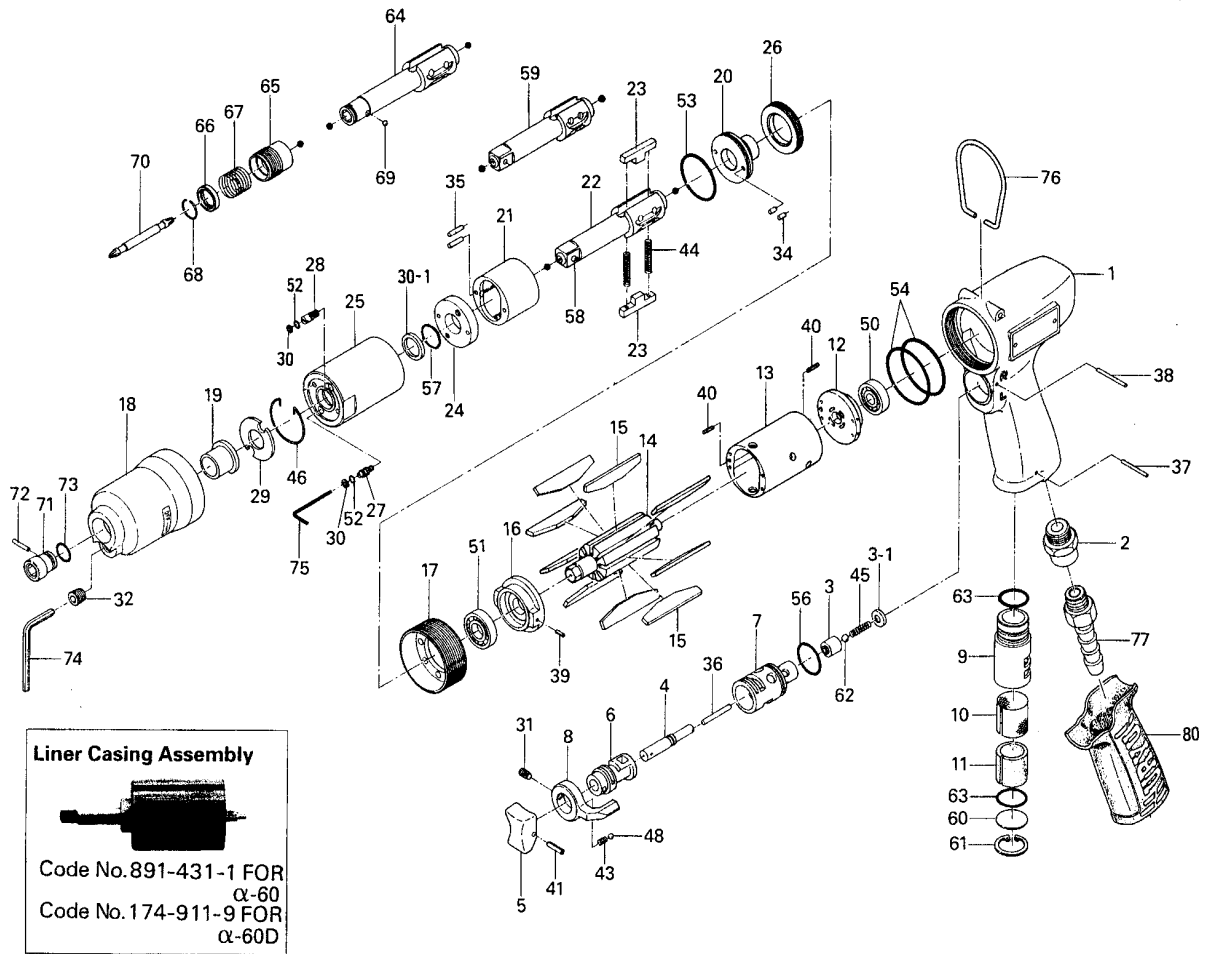

α ALPHA 60, 60D OIL-PULSE TOOLS

EXPLODED VIEW

PARTS LIST

Index No.	Code No.	Parts Name	Quantity	Index No.	Code No.	Parts Name	Quantity	Index No.	Code No.	Parts Name	Quantity
# 1	174-025-8	Casing	1	#28	178-742-0	Oil Plug	1	#57	990-152-0	O-Ring(P12) (NTN)	1
# 2	480-091-8	Air Inlet Bushing	1	#29	178-327-9	Anvil Front Spacer	1	#58	891-300-1	Socket Pin Assembly (3/8)	1
# 3	174-100-8	Valve	1	#30	944-002-0	Supporting Ring (2.6x4.5x1)	1	#59	178-319-8	Anvil (OP-O)	1
# 3-1	174-019-8	Valve Cover	1	#30-1	944-214-0	Supporting Ring(12x15.9x1.5)	1	#60	975-598-0	Round Plate (18x1)	1
# 4	427-103-5	Valve Rod Bushing	1	#31	952-106-0	Allen Head Dog Point Screw (M4x6)	1	#61	979-011-0	Inner Snap Ring (18)	1
# 5	177-107-5	Valve Lever	1	#32	966-110-0	Allen Head Plug (NPT1/16)	1	#62	981-155-0	Ball (3.5MM)	1
# 6	480-210-9	Reverse Valve	1	#33	970-130-0	Pin (H) (2.45x4.5)	2	#63	990-914-0	O-Ring (SNS-16)	2
# 7	174-211-8	Reverse Valve Bushing	1	#34	970-135-0	Pin (H) (2.45x11)	2	#80	174-842-8	Handle Cover	1
# 8	480-212-8	Reverse Lever	1	#35	969-412-0	Pin (G) (2x12)	1	PARTS FOR α-60D			
# 9	194-780-4	Exhaust Stack	1	#37	971-160-0	Pin (2.5x20)	1	#64	178-350-0	Driver Anvil	1
#10	194-042-4	Silencer	1	#38	971-123-0	Pin (2x23)	1	#65	011-351-1	Bit Sleeve	1
#11	173-835-0	Filter	1	#39	973-006-0	Roll Pin (2x6)	1	#66	011-352-1	Bit Spacer	1
#12	174-285-0	Rear Plate	1	#40	973-008-0	Roll Pin (2x8)	2	#67	976-327-0	Spring (13.5x11)	1
#13	174-286-9	Cylinder	1	#41	973-014-0	Roll Pin (2x14)	1	#68	978-117-0	Snap Ring (11.7x1.0)	1
#14	174-287-8	Rotor	1	#43	976-006-0	Spring (3x5)	1	#69	981-002-0	Ball (1/8)	1
#15	174-288-8	Blade	9	#44	976-238-0	Spring ((3.3x21)	2	ACCESSORIES			
#16	174-289-0	Front Plate	1	#45	976-229-0	Spring (3.2x13) (0.3)	1	#70	916-810-0	(+) Double Bit (No. 2/75)	1
#17	177-036-5	Hammer Casing Connector	1	#46	978-282-0	Snap Ring (28x1.0)	1	#71	900-028-0	Hexagon Socket 3/8" (10-19)	1
#18	178-439-8	Front Casing	1	#48	981-002-0	Ball (1/8)	1	#72	971-990-0	Pin (3-16.5)	1
#19	190-328-6	Anvil Bushing	1	#50	982-401-0	Ball Bearing (EE-2)	1	#73	990-290-0	O-Ring (JW12)	1
#20	196-901-4	Rear Liner Plate	1	#51	982-402-0	Ball Bearing (EE-3)	1	#74	939-105-0	Allen Wrench (4MM)	1
#21	190-902-6	Liner	1	#52	990-320-0	O-Ring (ARPS68-003)	2	#75	939-091-0	Allen Wrench (1.5MM)	1
#22	891-316-1	Anvil (OP-P)	1	#53	990-329-0	O-Ring (JW1530-19)	2	#76	010-790-1	Suspension Ring	1
#23	190-440-6	Driving Blade	2	#54	990-337-0	O-Ring (JW1530-27)	2	#77	940-114-0	Air Hose Nipple (NPT 1/4-3/8)	1
#24	178-904-8	Liner Front Plate	1	#56	990-912-0	O-Ring (SNS-14)	1				
#25	178-905-9	Liner Casing	1								
#26	190-906-6	Liner Casing Setter	1								
#27	174-907-8	Relief Valve Spindle	1								